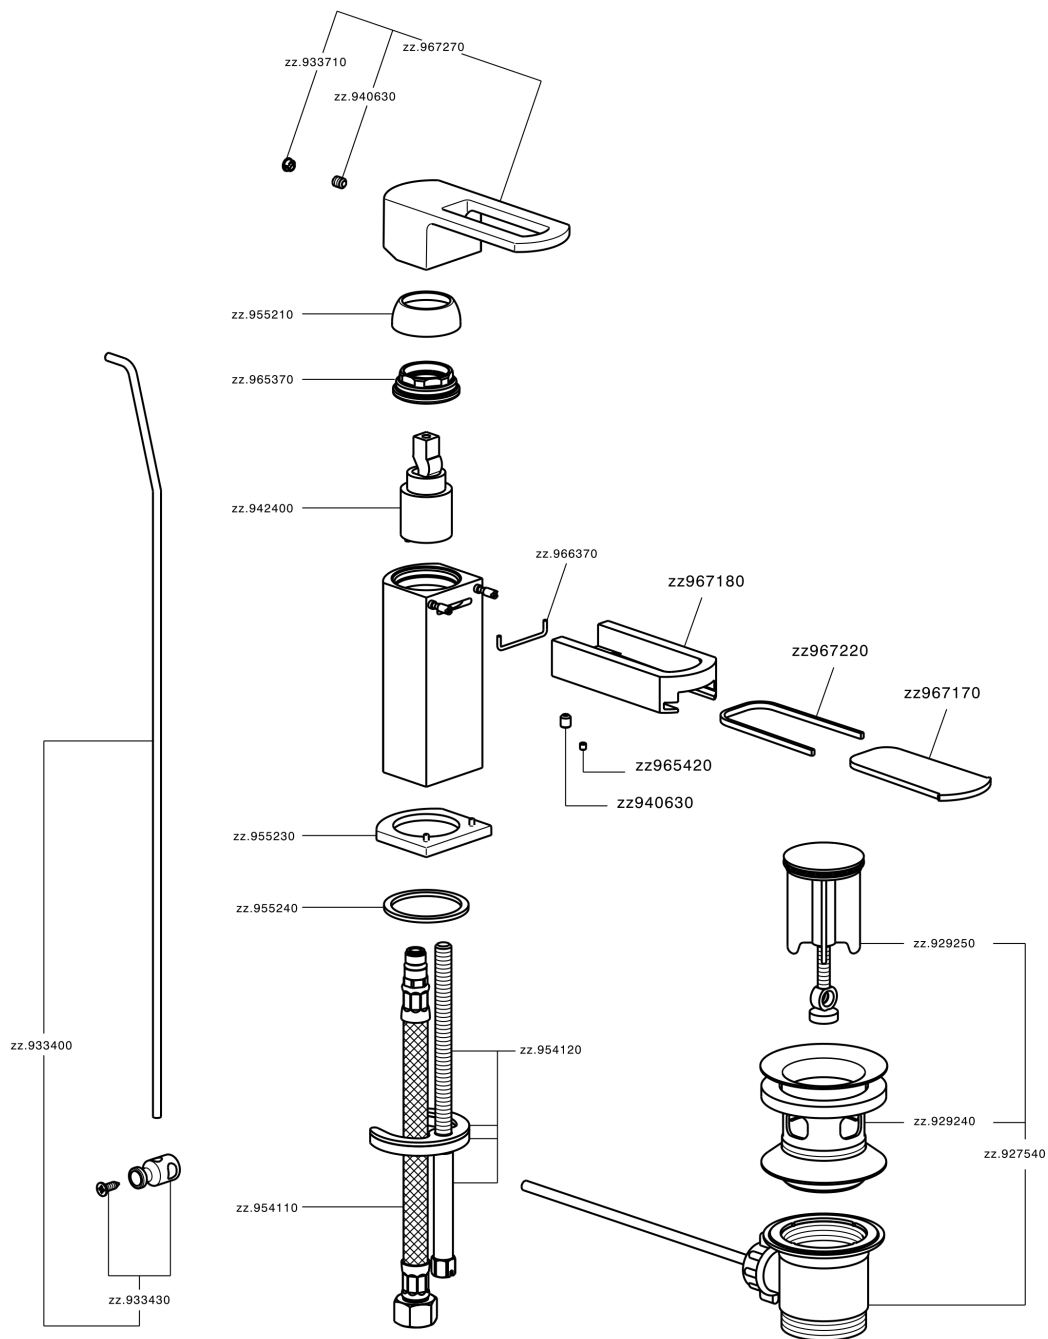

## Single lever bidet mixer DADO\_DC000550

MODEL **DC000550**

Single lever bidet mixer, with 1"1/4 automatic pop-up waste, G.3/8" stainless steel flexible hoses, spout plate available in chrome or smoked finish

### CHARACTERISTICS

Cartridge Spare Parts **ZZ94240000**

**25 mm Cartridge**

## Single lever bidet mixer DADO\_DC000550

DC000550

<https://en.huberitalia.com/single-lever-bidet-mixer-dado-dc000550>

2026-04-08