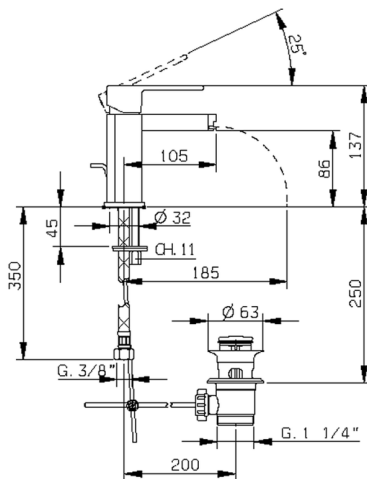

## Single lever bidet mixer DADO\_DC000550

MODEL **DC000550**

Single lever bidet mixer, with 1"1/4 automatic pop-up waste, G.3/8" stainless steel flexible hoses, spout plate available in chrome or smoked finish

### CHARACTERISTICS

Cartridge Spare Parts **ZZ94240000**

**25 mm Cartridge**

## Single lever bidet mixer DADO\_DC000550

DC000550

<https://en.huberitalia.com/single-lever-bidet-mixer-dado-dc000550>

2026-04-08