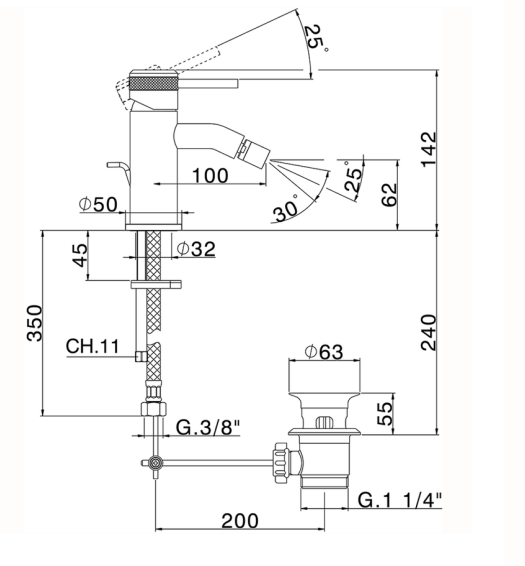

## Single lever bidet mixer CHRONOS\_CR001550

MODEL **CR001550**

Single lever bidet mixer, with 1"1/4 automatic pop-up waste, G.3/8" stainless steel flexible hoses

### CHARACTERISTICS

Cartridge Spare Parts **ZZ99672000**

**35 mm Cartridge**

### EcoStop

EcoStop feature limits water flow to approximately 50% of maximum output with one point of resistance on setting. Push slightly past the middle stop only when full water output is required. This will save water up to 50%.