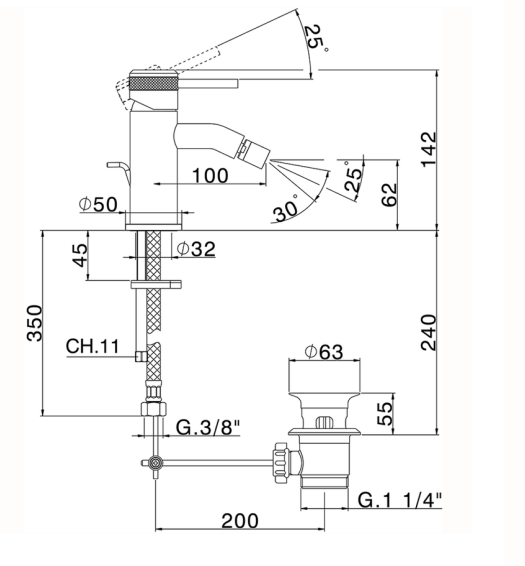

Single lever bidet mixer CHRONOS_CR001550

MODEL **CR001550**

Single lever bidet mixer, with 1"1/4 automatic pop-up waste, G.3/8" stainless steel flexible hoses

AVAILABLE FINISHINGS

-  **21** 21 Chrome
-  **2F** 2F Brushed Nickel
-  **2Q** 2Q Black Titanium

CHARACTERISTICS

Cartridge Spare Parts **ZZ99672000**

35 mm Cartridge

EcoStop

EcoStop feature limits water flow to approximately 50% of maximum output with one point of resistance on setting. Push slightly past the middle stop only when full water output is required. This will save water up to 50%.