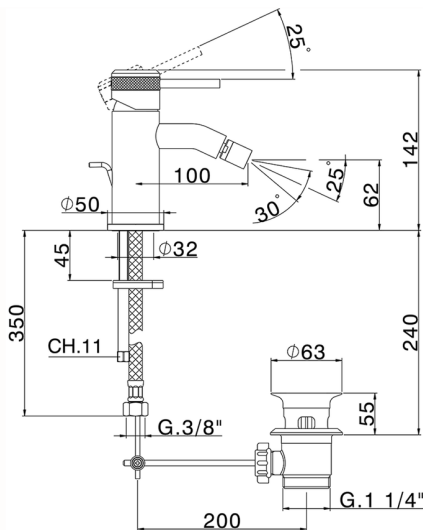

## Single lever bidet mixer CHRONOS\_CR001550

MODEL **CR001550**

Single lever bidet mixer, with 1"1/4 automatic pop-up waste, G.3/8" stainless steel flexible hoses

### CHARACTERISTICS

Cartridge Spare Parts **ZZ99672000**

**35 mm Cartridge**

### EcoStop

EcoStop feature limits water flow to approximately 50% of maximum output with one point of resistance on setting. Push slightly past the middle stop only when full water output is required. This will save water up to 50%.