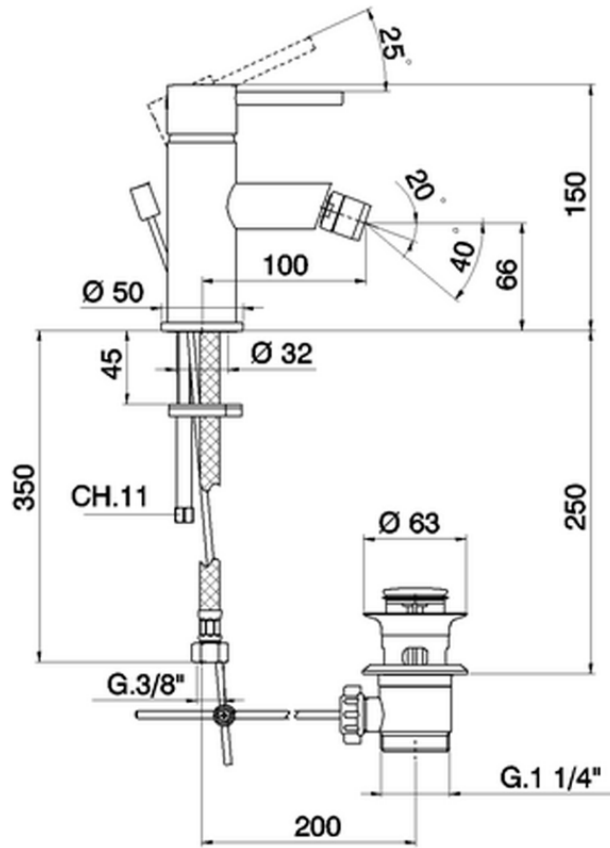

Single lever bidet mixer TRATTO EVO_TV000550

TV000550

<https://en.huberitalia.com/single-lever-bidet-mixer-tratto-evo-tv000550>

2024-11-15