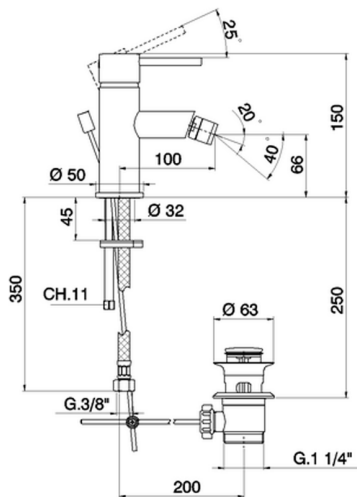

Single lever bidet mixer TRATTO EVO_TV000550

MODEL **TV000550**

Single lever bidet mixer, with 1"1/4 automatic pop up waste, G.3/8" stainless steel flexible hoses

AVAILABLE FINISHINGS

CHARACTERISTICS

Cartridge Spare Parts **ZZ95435000**

35 mm Cartridge

EcoStop

EcoStop feature limits water flow to approximately 50% of maximum output with one point of resistance on setting. Push slightly past the middle stop only when full water output is required. This will save water up to 50%.