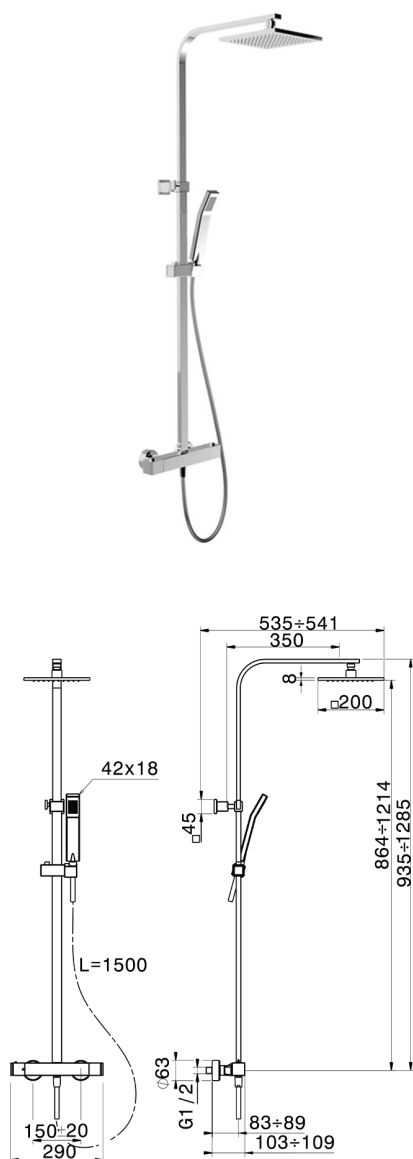

2-function Thermostatic shower set COLUMNS_DDC86040

MODEL **DDC86040**

2-function Thermostatic shower set, 2-outlet devia stop, adjustable riser column, sliding shower bracket, 42x18 mm ABS Quad one spray handshower, 200x200 mm Brass square showerhead, 150 cm smooth SILVERFLEX Flexible Hose

AVAILABLE FINISHINGS

CHARACTERISTICS

Cartridge Spare Parts **22.04A.AR - ZZ97279004**

Argo 2 (long filter) Thermostatic Valve

DeviaStop

The Huber Devia Stop technology allows to adjust the water flow and to direct it to the selected output point (overhead soaker, hand shower, etc).

SafeTouch

The Huber SafeTouch system maintains the mixer body cool to the touch during operation.

Thermostatic

The Huber thermostatic is your personal water manager, helping you to handle, control and save water and energy.