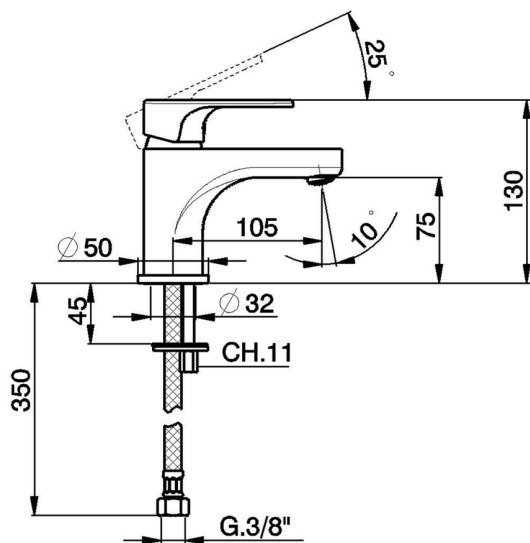

Single lever washbasin mixer H3_AH000540

MODEL **AH000540**

Single lever washbasin mixer, without waste, G.3/8" stainless steel flexible hoses

AVAILABLE FINISHINGS

-  **21** 21 Chrome
-  **2F** 2F Brushed Nickel
-  **40** 40 Matt Black

CHARACTERISTICS

Cartridge Spare Parts **ZZ95435000**

35 mm Cartridge

EcoStop

EcoStop feature limits water flow to approximately 50% of maximum output with one point of resistance on setting. Push slightly past the middle stop only when full water output is required. This will save water up to 50%.