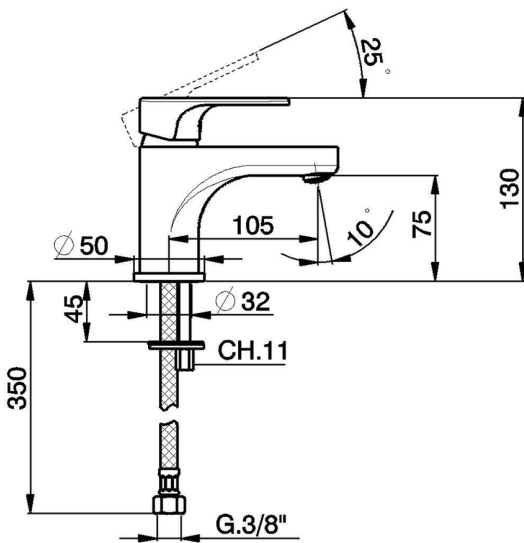

## Single lever washbasin mixer H3\_AH000540

MODEL **AH000540**

Single lever washbasin mixer, without waste, G.3/8" stainless steel flexible hoses

### CHARACTERISTICS

Cartridge Spare Parts **ZZ95435000**

**35 mm Cartridge**

### EcoStop

EcoStop feature limits water flow to approximately 50% of maximum output with one point of resistance on setting. Push slightly past the middle stop only when full water output is required. This will save water up to 50%.