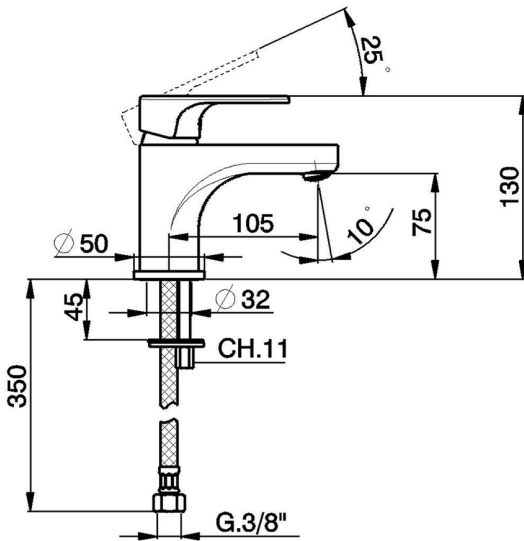

## Single lever washbasin mixer H3\_AH000540

MODEL **AH000540**

Single lever washbasin mixer, without waste, G.3/8" stainless steel flexible hoses

### CHARACTERISTICS

Cartridge Spare Parts **ZZ95435000**

**35 mm Cartridge**

### EcoStop

EcoStop feature limits water flow to approximately 50% of maximum output with one point of resistance on setting. Push slightly past the middle stop only when full water output is required. This will save water up to 50%.