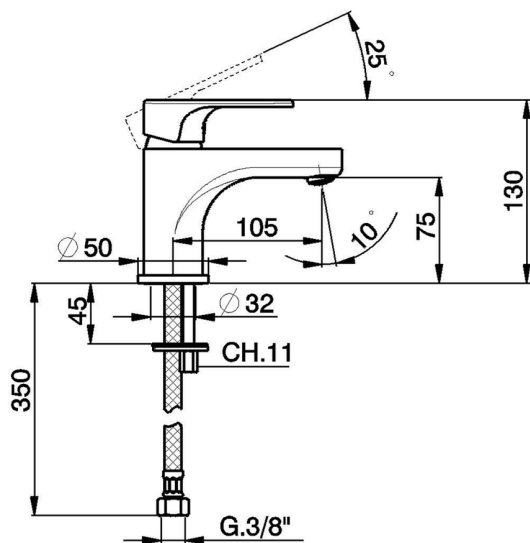

## Single lever washbasin mixer H3\_AH000540

MODEL **AH000540**

Single lever washbasin mixer, without waste, G.3/8" stainless steel flexible hoses

### CHARACTERISTICS

Cartridge Spare Parts **ZZ95435000**

**35 mm Cartridge**

### EcoStop

EcoStop feature limits water flow to approximately 50% of maximum output with one point of resistance on setting. Push slightly past the middle stop only when full water output is required. This will save water up to 50%.