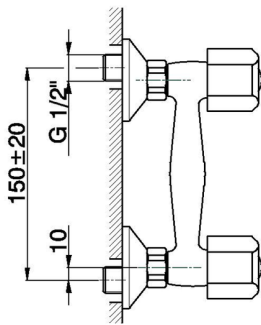

Shower mixer EVA_EV000441

MODEL **EV000441**

Shower mixer, without shower set, 1/2" M flexible connection, without handles

AVAILABLE FINISHINGS

CHARACTERISTICS

2024-11-15