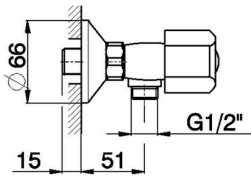

Shower mixer EVA_EV000441

MODEL **EV000441**

Shower mixer, without shower set, 1/2" M flexible connection, without handles

AVAILABLE FINISHINGS

CHARACTERISTICS

2024-11-15