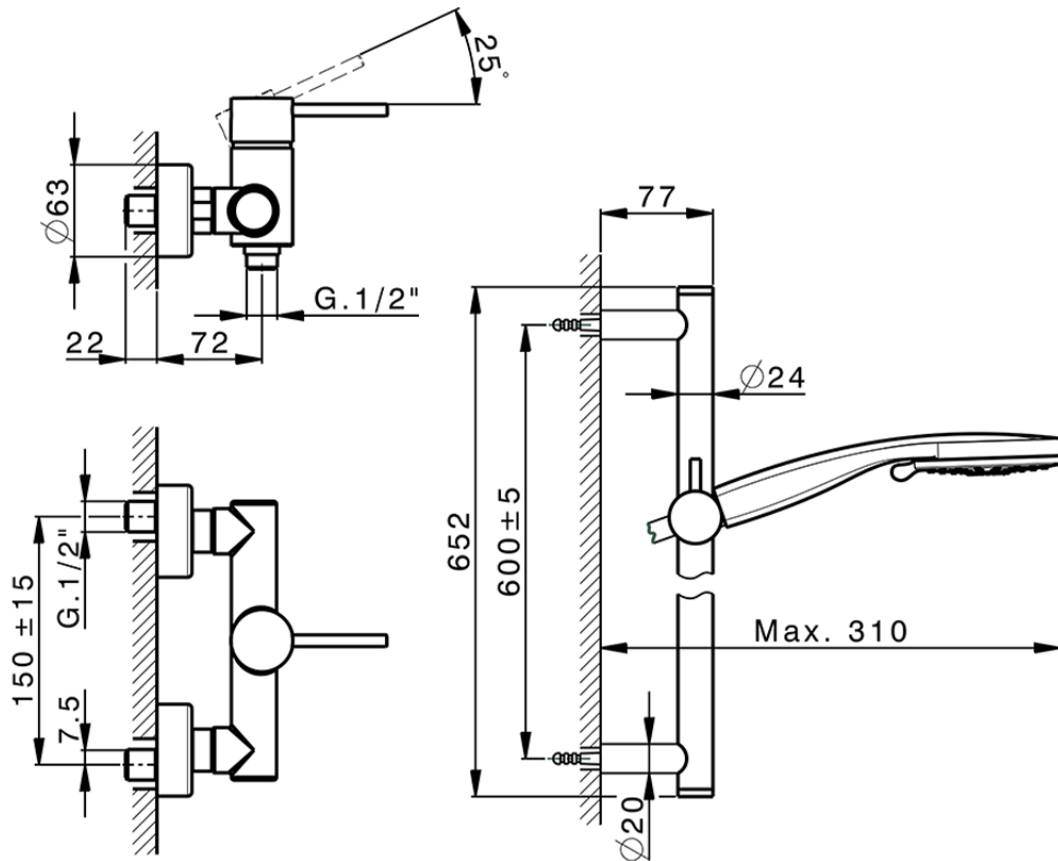

Single lever shower mixer, with shower set NUOVA KIRUNA\_K2000460

K2000460

<https://en.huberitalia.com/single-lever-shower-mixer-with-shower-set-nuova-kiruna-k2000460>

2026-04-05