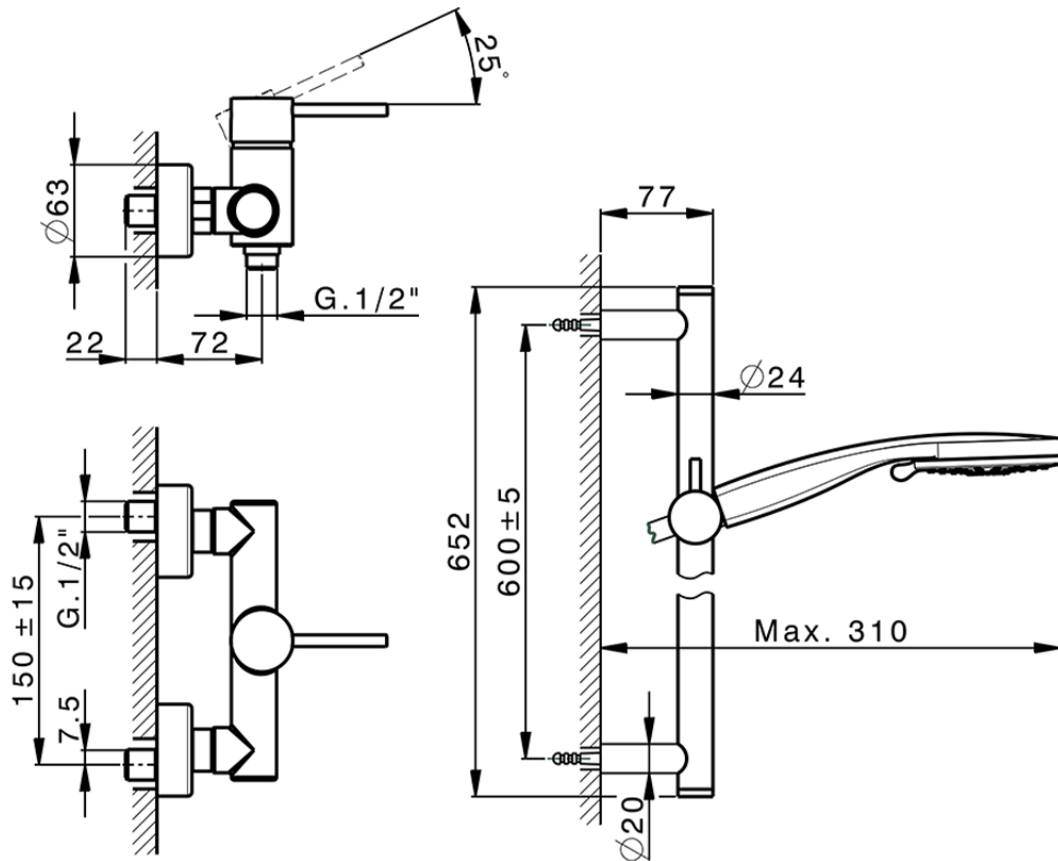

Single lever shower mixer, with shower set NUOVA KIRUNA_K2000460

K2000460

<https://en.huberitalia.com/single-lever-shower-mixer-with-shower-set-nuova-kiruna-k2000460>

2026-06-26