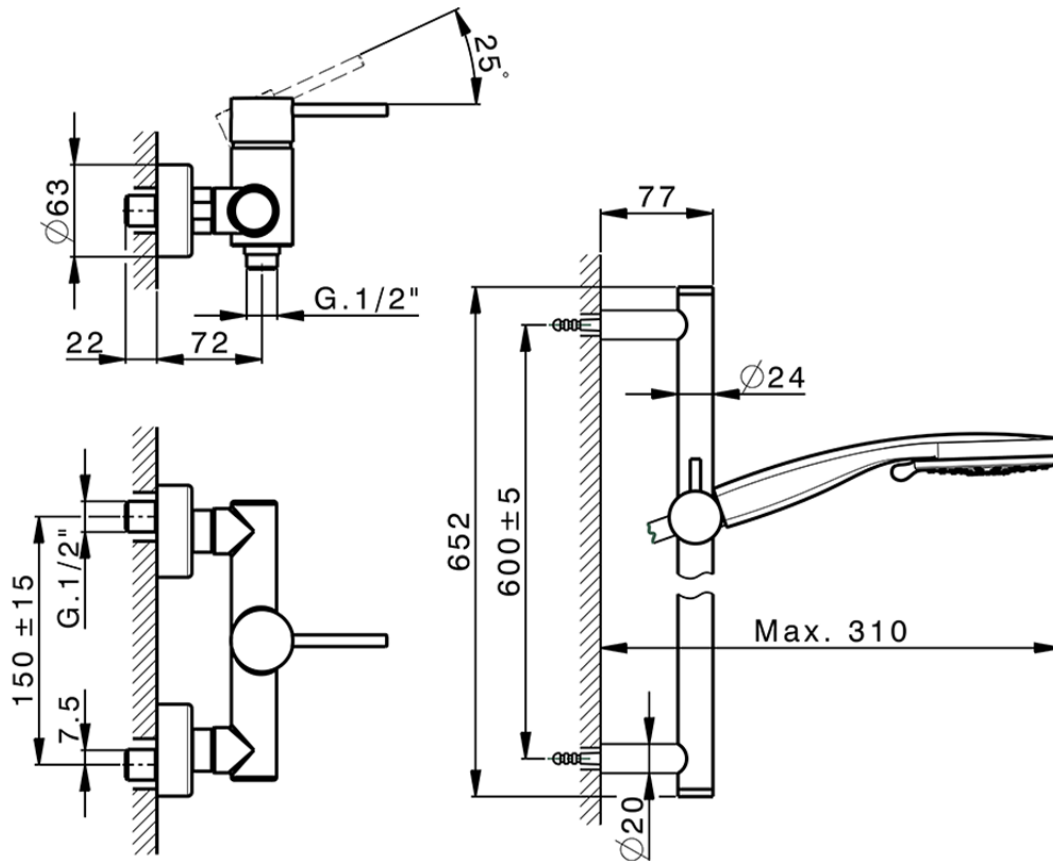

Single lever shower mixer, with shower set NUOVA KIRUNA_K2000460

K2000460

<https://en.huberitalia.com/single-lever-shower-mixer-with-shower-set-nuova-kiruna-k2000460>

2026-04-07