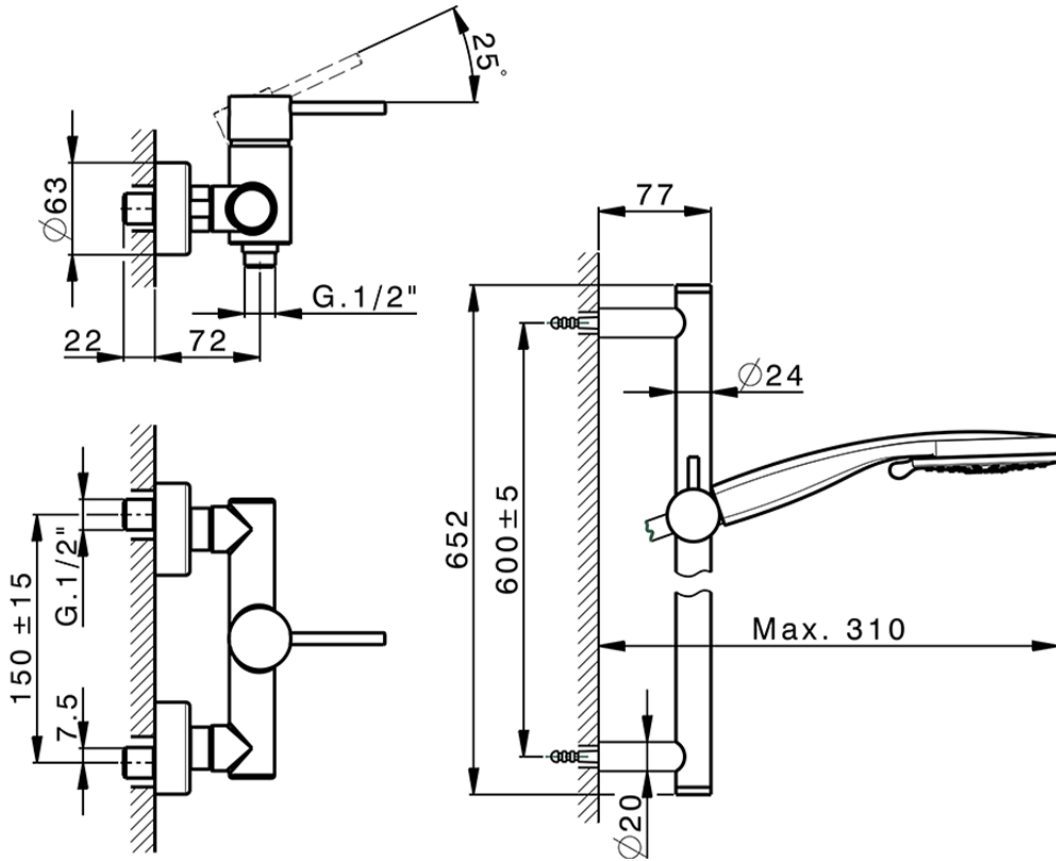

Single lever shower mixer, with shower set NUOVA KIRUNA_K2000460

K2000460

<https://en.huberitalia.com/single-lever-shower-mixer-with-shower-set-nuova-kiruna-k2000460>

2026-04-08