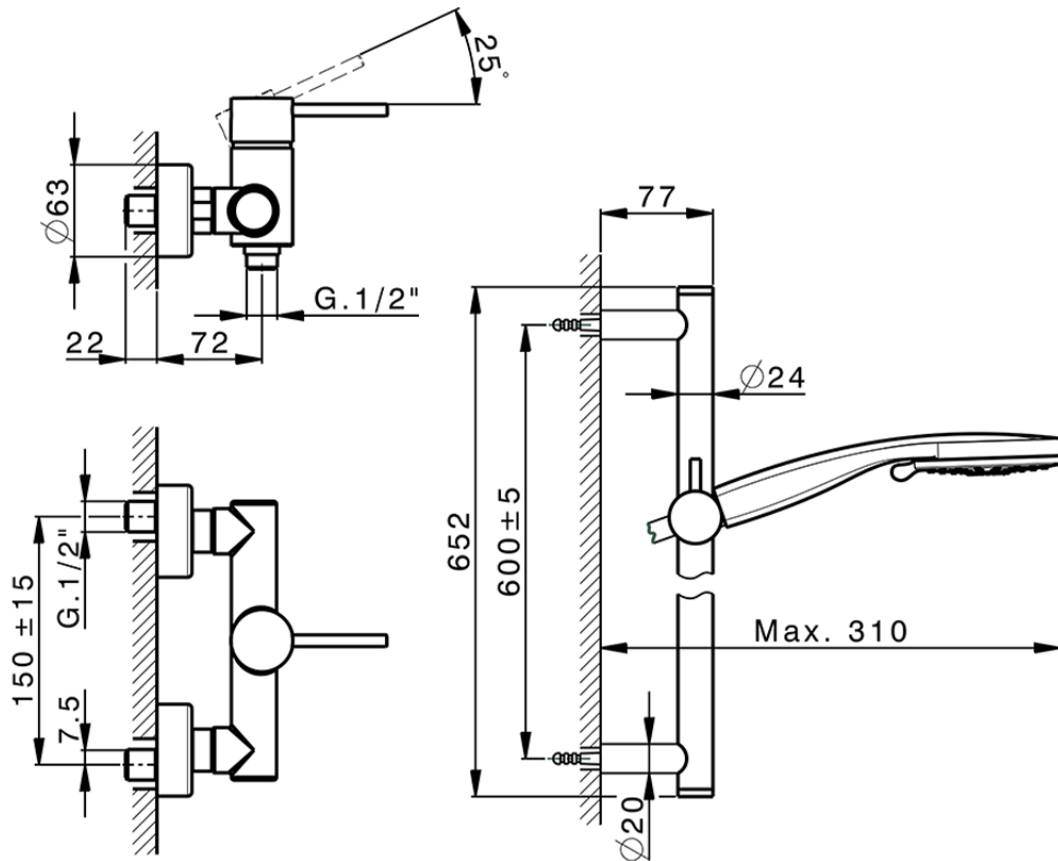

Single lever shower mixer, with shower set NUOVA KIRUNA_K2000460

K2000460

<https://en.huberitalia.com/single-lever-shower-mixer-with-shower-set-nuova-kiruna-k2000460>

2026-06-09