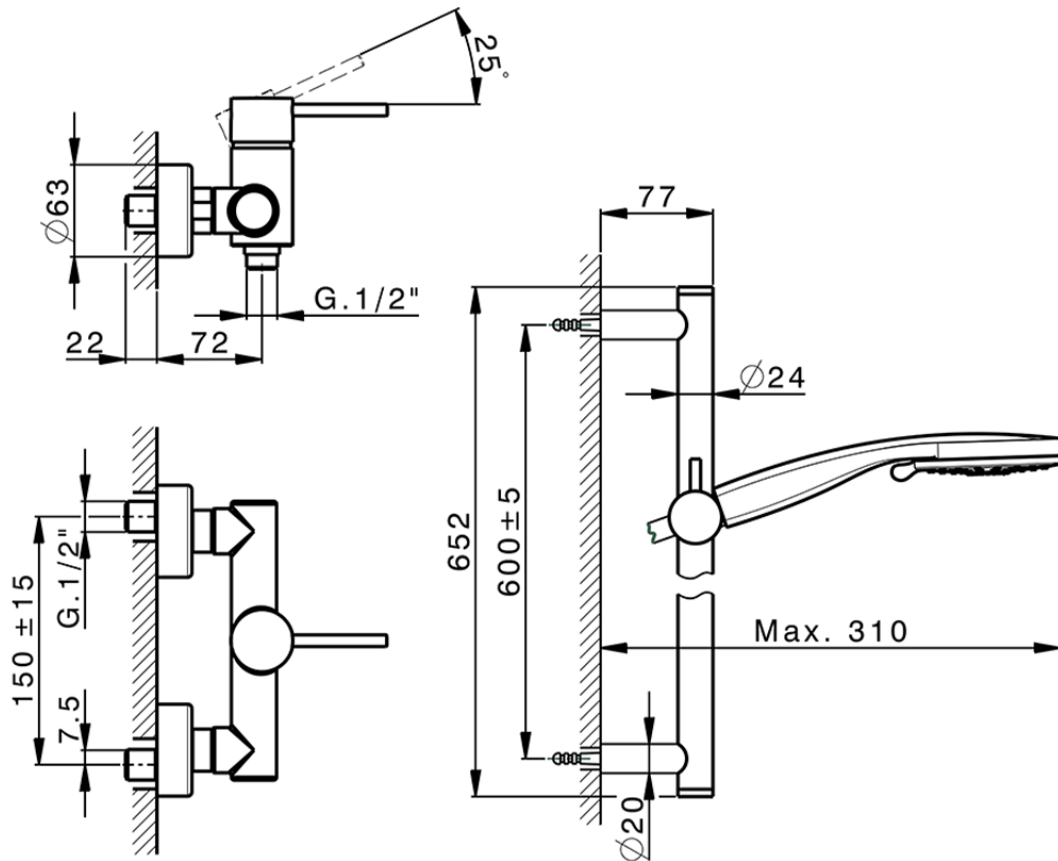

Single lever shower mixer, with shower set NUOVA KIRUNA_K2000460

K2000460

<https://en.huberitalia.com/single-lever-shower-mixer-with-shower-set-nuova-kiruna-k2000460>

2026-04-08