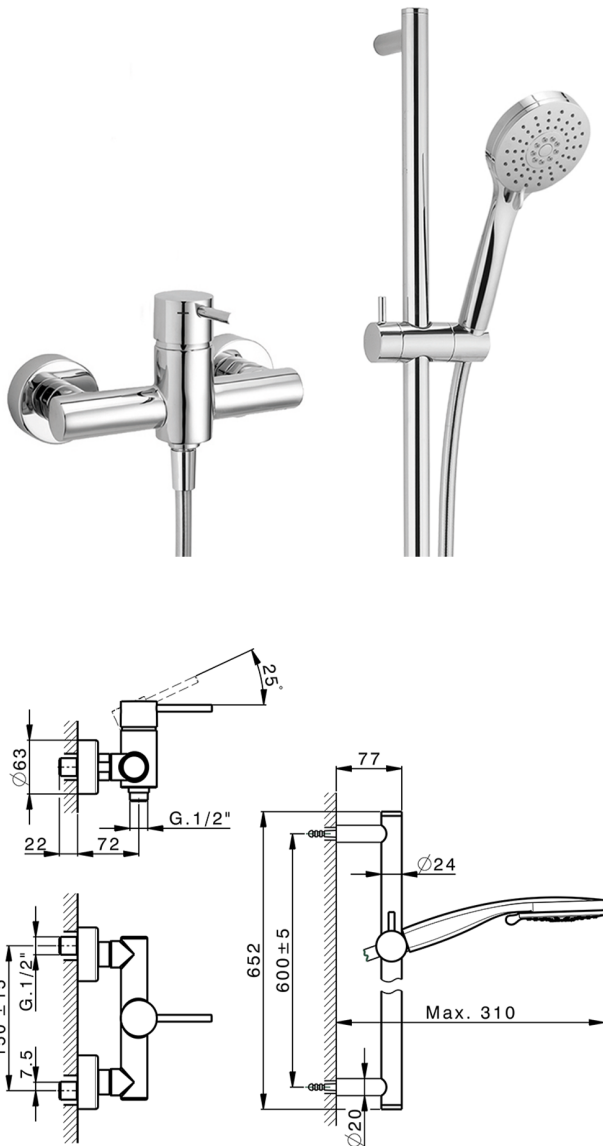

Single lever shower mixer, with shower set NUOVA KIRUNA_K2000460

MODEL **K2000460**

Single lever shower mixer, with shower set, 60 cm slide rail kit with sliding bracket, 100 mm ABS 3 sprays handshower, 150 cm SUPREME smooth flexible hose

AVAILABLE FINISHINGS

-  **21** 21 Chrome
-  **26** 26 Old Copper
-  **2F** 2F Brushed Nickel
-  **2W** 2W Brushed Gold
-  **40** 40 Matt Black
-  **4Q** 4Q Matt White

CHARACTERISTICS

Cartridge Spare Parts **ZZ95409000**

35 mm Cartridge

EcoStop

EcoStop feature limits water flow to approximately 50% of maximum output with one point of resistance on setting. Push slightly past the middle stop only when full water output is required. This will save water up to 50%.