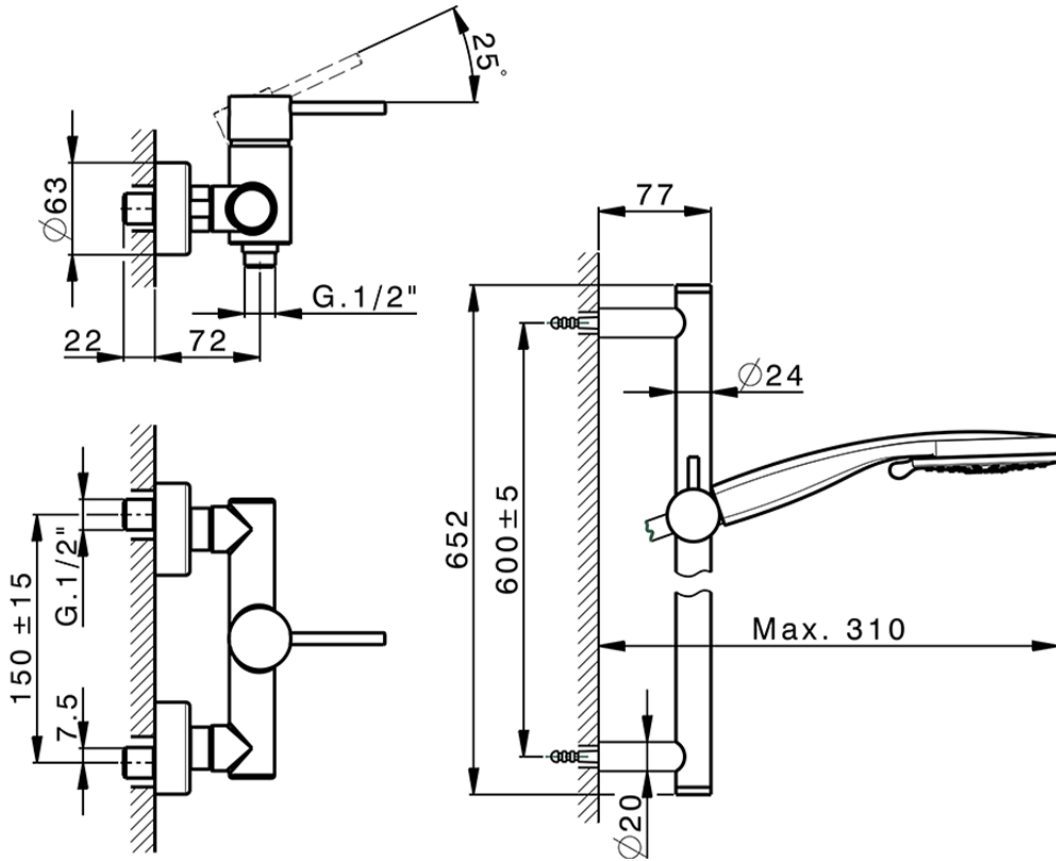

Single lever shower mixer, with shower set NUOVA KIRUNA_K2000460

K2000460

<https://en.huberitalia.com/single-lever-shower-mixer-with-shower-set-nuova-kiruna-k2000460>

2026-05-15