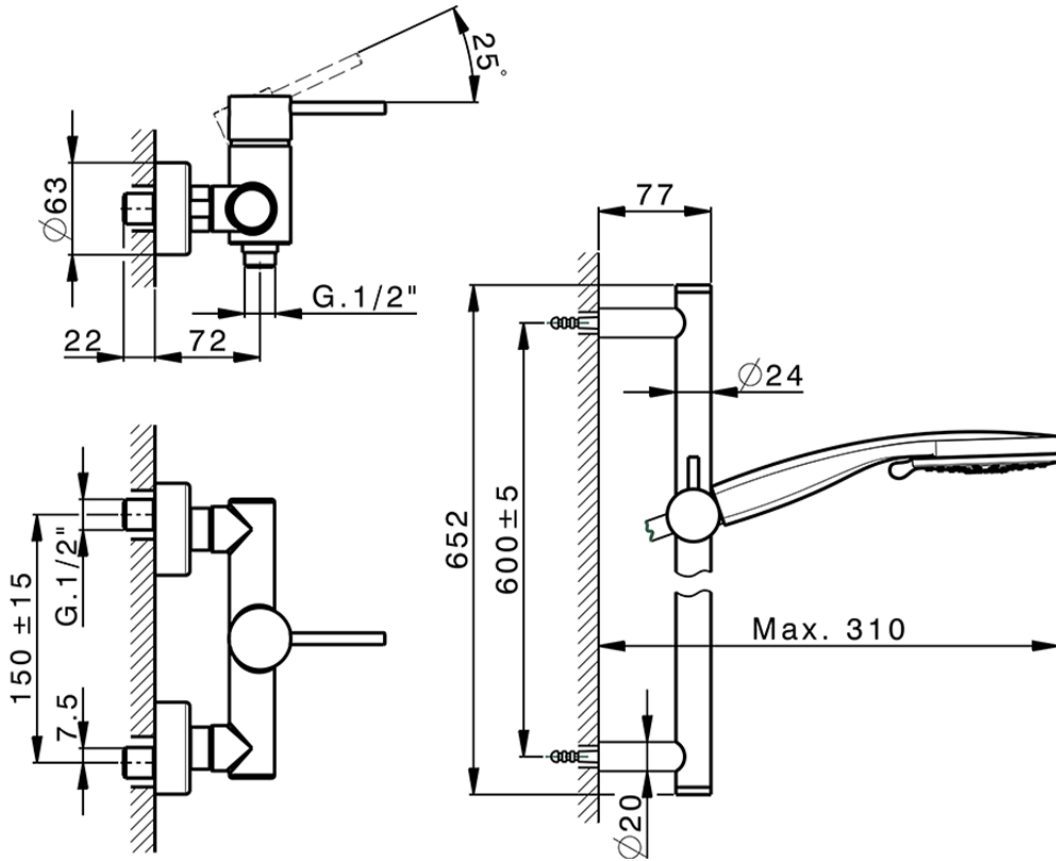

Single lever shower mixer, with shower set NUOVA KIRUNA_K2000460

K2000460

<https://en.huberitalia.com/single-lever-shower-mixer-with-shower-set-nuova-kiruna-k2000460>

2026-06-26