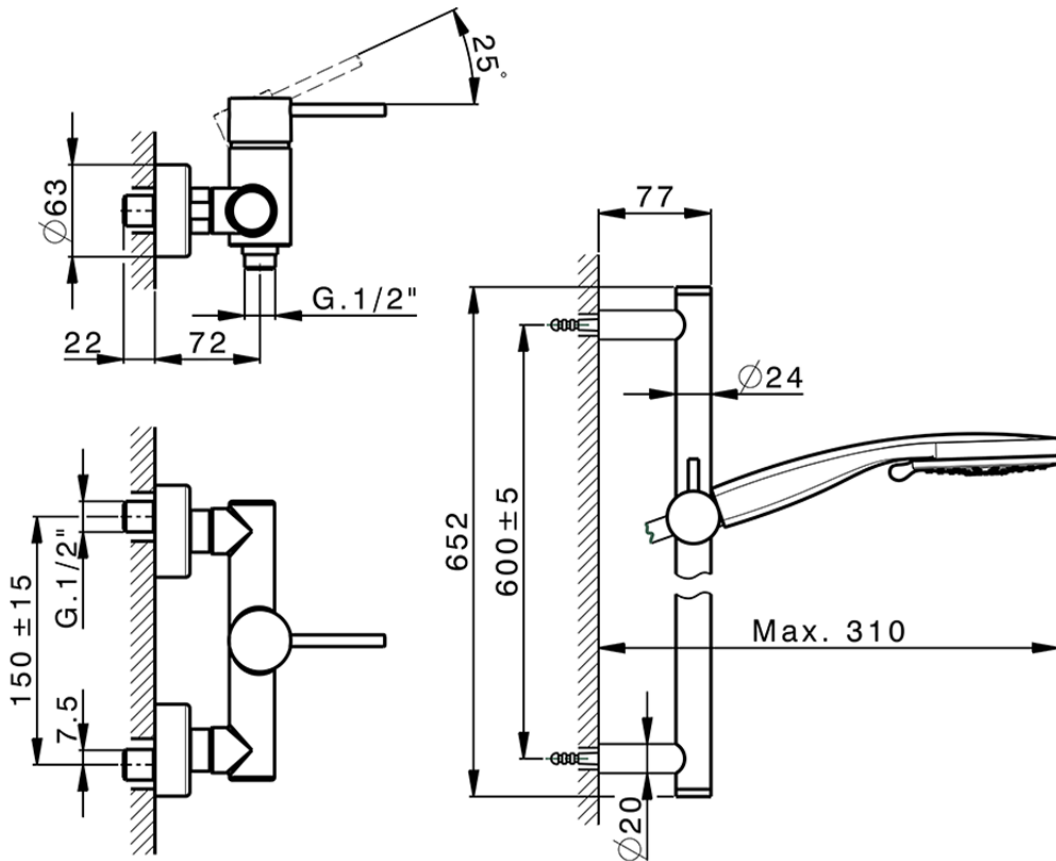

Single lever shower mixer, with shower set NUOVA KIRUNA_K2000460

K2000460

<https://en.huberitalia.com/single-lever-shower-mixer-with-shower-set-nuova-kiruna-k2000460>

2026-06-06