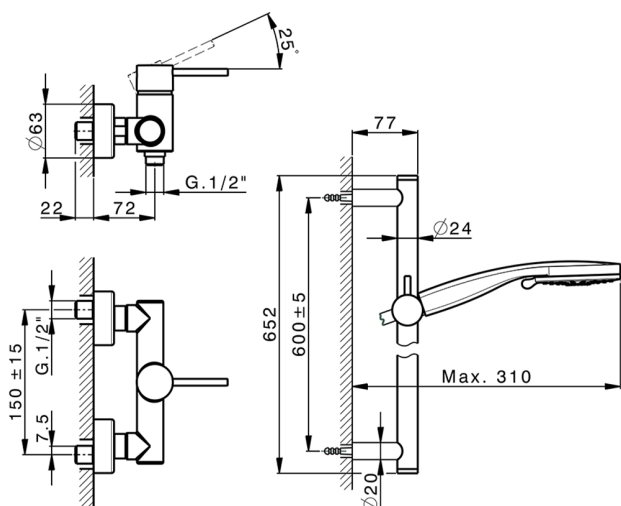

## Single lever shower mixer, with shower set NUOVA KIRUNA\_K2000460

MODEL **K2000460**

Single lever shower mixer, with shower set, 60 cm slide rail kit with sliding bracket, 100 mm ABS 3 sprays handshower, 150 cm SUPREME smooth flexible hose

### CHARACTERISTICS

Cartridge Spare Parts **ZZ95409000**

**35 mm Cartridge**

### EcoStop

EcoStop feature limits water flow to approximately 50% of maximum output with one point of resistance on setting. Push slightly past the middle stop only when full water output is required. This will save water up to 50%.