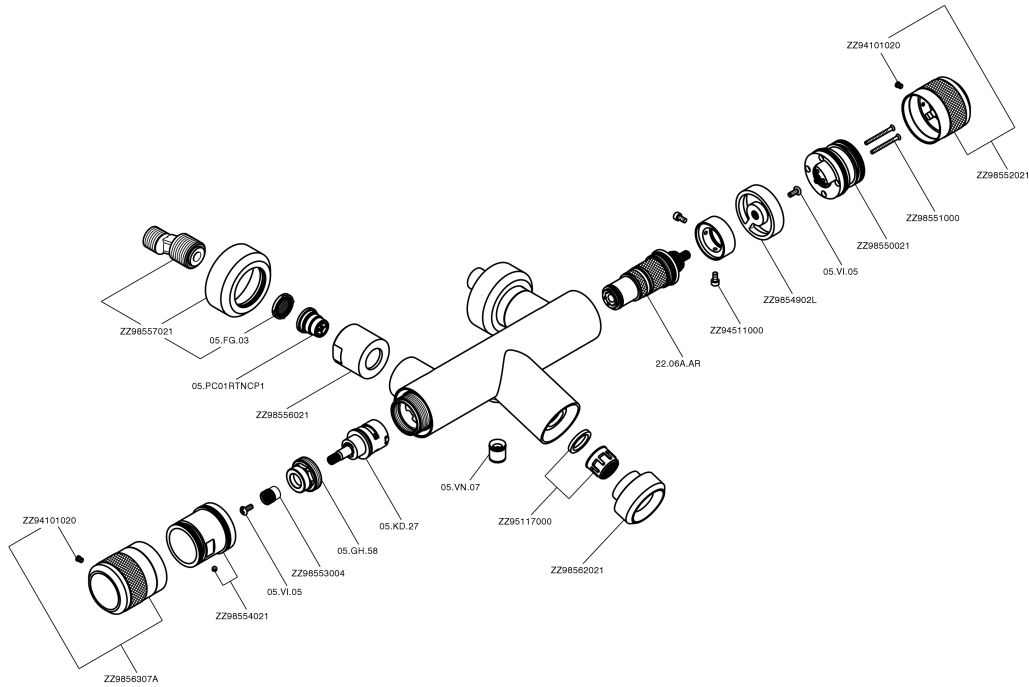

Thermostatic bath mixer CHRONOS_CRT21010

CRT21010

<https://en.huberitalia.com/thermostatic-bath-mixer-chronos-crt21010>

2026-06-06