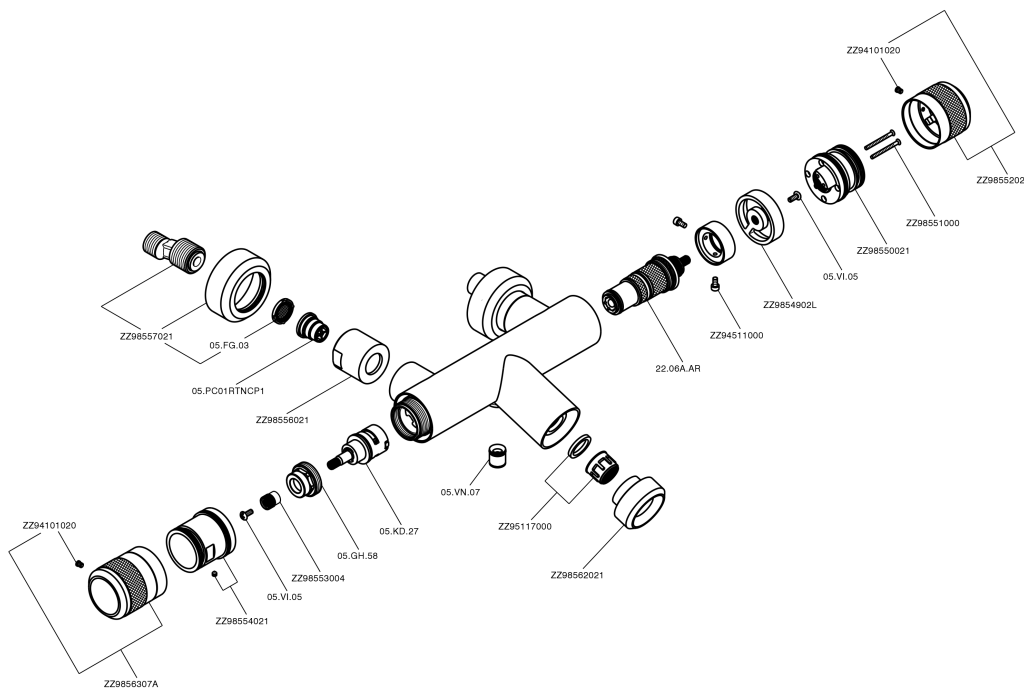

Thermostatic bath mixer CHRONOS_CRT21010

CRT21010

<https://en.huberitalia.com/thermostatic-bath-mixer-chronos-crt21010>

2026-04-09