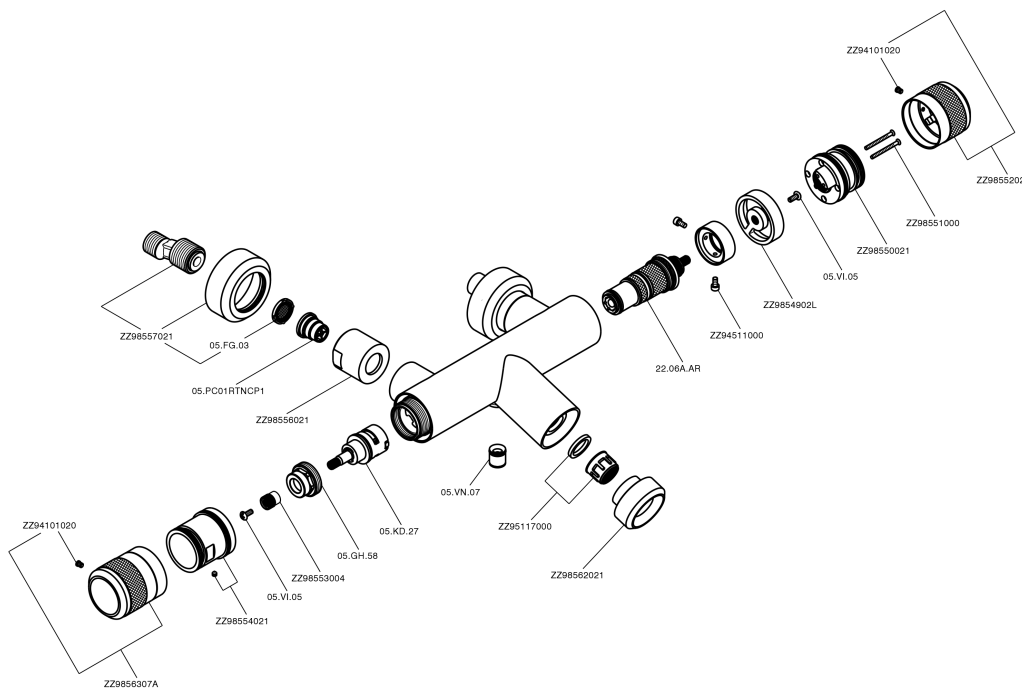

Thermostatic bath mixer CHRONOS_CRT21010

CRT21010

<https://en.huberitalia.com/thermostatic-bath-mixer-chronos-crt21010>

2026-06-13