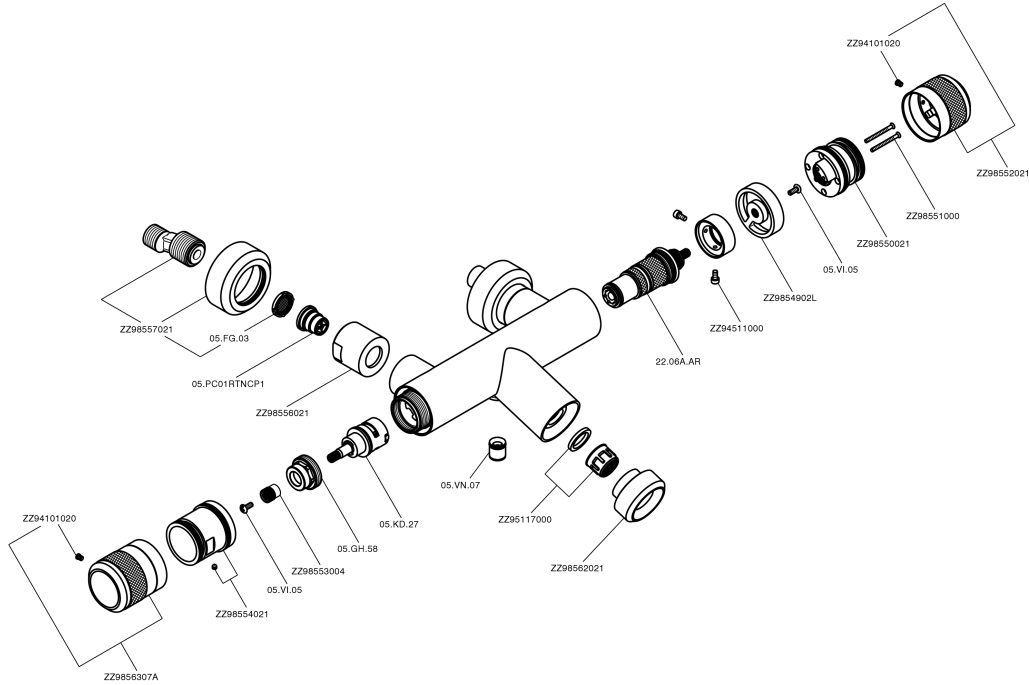

Thermostatic bath mixer CHRONOS_CRT21010

CRT21010

<https://en.huberitalia.com/thermostatic-bath-mixer-chronos-crt21010>

2026-06-26