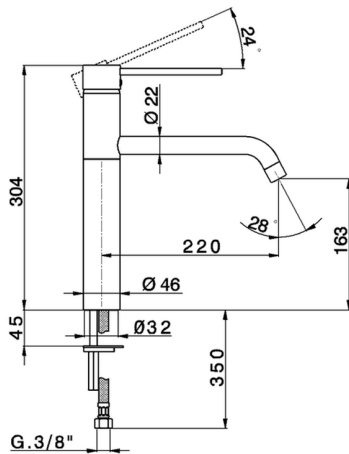

Single lever sink mixer KITCHEN_LL400580

MODEL **LL400580**

Single lever sink mixer, swivel spout, G.3/8" stainless steel flexible hoses

AVAILABLE FINISHINGS

21 21 Chrome

CHARACTERISTICS

Cartridge Spare Parts **ZZ93196000**

38 mm Cartridge

2026-06-24