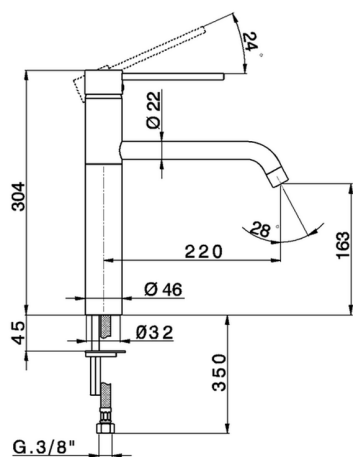

Single lever sink mixer KITCHEN_LL400580

MODEL **LL400580**

Single lever sink mixer, swivel spout, G.3/8" stainless steel flexible hoses

AVAILABLE FINISHINGS

CHARACTERISTICS

Cartridge Spare Parts **ZZ93196000**

38 mm Cartridge

2026-05-01