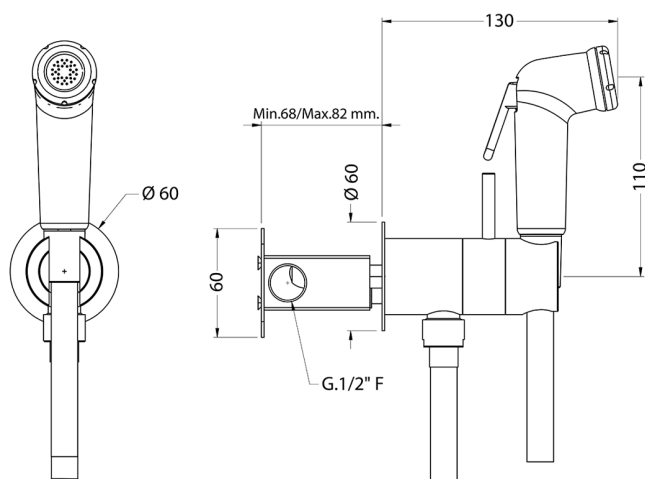

Bidet handshower set HYGENIC SHOWERS_BC007945

MODEL **BC007945**

Bidet handshower set, round wall bracket, gradual mixing of hot & cold water, with concealed part, ABS
Bidet handshower - 120 cm PVC flexible hose

AVAILABLE FINISHINGS

CHARACTERISTICS

Bidet handshower

MixedWater

The Huber Mixed Water system enables the gradual mixing of hot and cold water.

2026-06-26