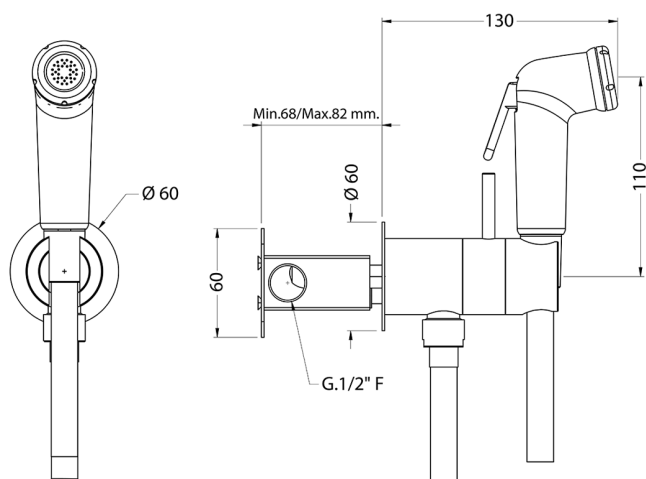

Bidet handshower set HYGENIC SHOWERS_BC007945

MODEL **BC007945**

Bidet handshower set, round wall bracket, gradual mixing of hot&cold water, with concealed part, ABS
Bidet handshower - 120 cm PVC flexible hose

AVAILABLE FINISHINGS

CHARACTERISTICS

Bidet handshower

MixedWater

The Huber Mixed Water system enables the gradual mixing of hot and cold water.

2026-06-26