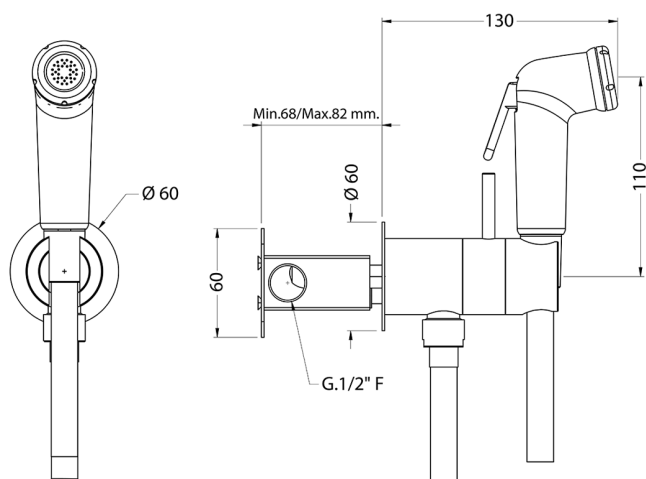

Bidet handshower set HYGENIC SHOWERS_BC007945

MODEL **BC007945**

Bidet handshower set, round wall bracket, gradual mixing of hot & cold water, with concealed part, ABS
Bidet handshower - 120 cm PVC flexible hose

AVAILABLE FINISHINGS

CHARACTERISTICS

Bidet handshower

MixedWater

The Huber Mixed Water system enables the gradual mixing of hot and cold water.

2026-05-30