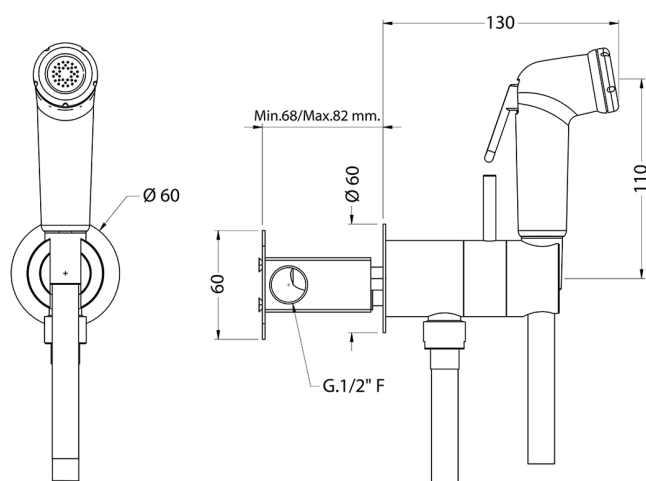

Bidet handshower set HYGENIC SHOWERS_BC007945

MODEL **BC007945**

Bidet handshower set, round wall bracket, gradual mixing of hot & cold water, with concealed part, ABS
Bidet handshower - 120 cm PVC flexible hose

AVAILABLE FINISHINGS

CHARACTERISTICS

Bidet handshower

MixedWater

The Huber Mixed Water system enables the gradual mixing of hot and cold water.

2026-04-09