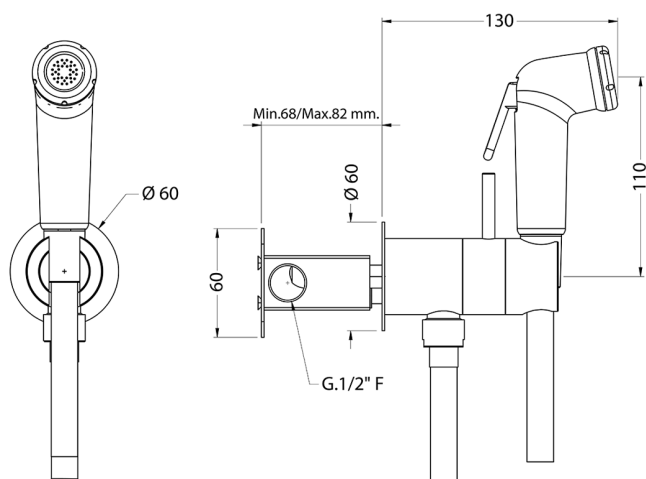

Bidet handshower set HYGENIC SHOWERS_BC007945

MODEL **BC007945**

Bidet handshower set, round wall bracket, gradual mixing of hot & cold water, with concealed part, ABS
Bidet handshower - 120 cm PVC flexible hose

AVAILABLE FINISHINGS

CHARACTERISTICS

Bidet handshower

MixedWater

The Huber Mixed Water system enables the gradual mixing of hot and cold water.

2026-04-06