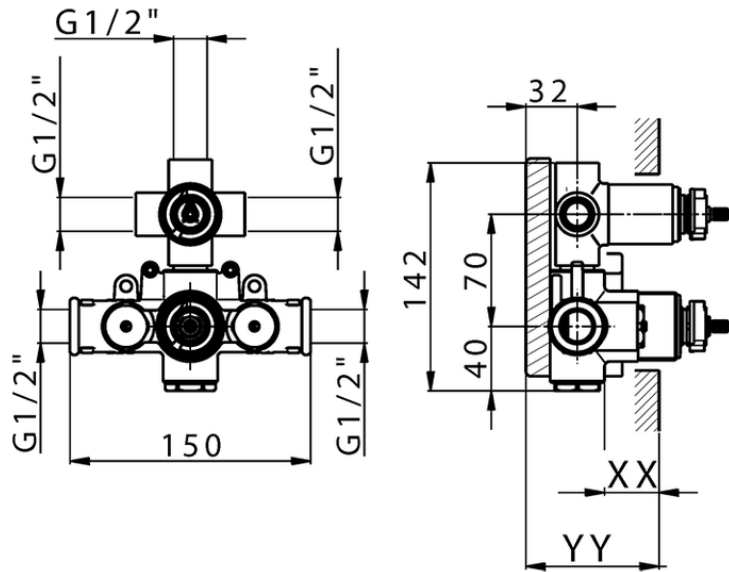

Exposed part for 3-outlet con.thermo.shower valve SOFT_SF018200

SF018200

<https://en.huberitalia.com/exposed-part-for-3-outlet-con-thermo-shower-valve-soft-sf018200>

Piastra/Plate/Plaque/Platte/Placa

2-3mm: XX 25-40 YY 76-91

10 mm: XX 16-31 YY 65-80

ZB018201

<https://en.huberitalia.com/3-outlet-concealed-thermostatic-shower-valve-concealed-zb018201>

2024-11-15