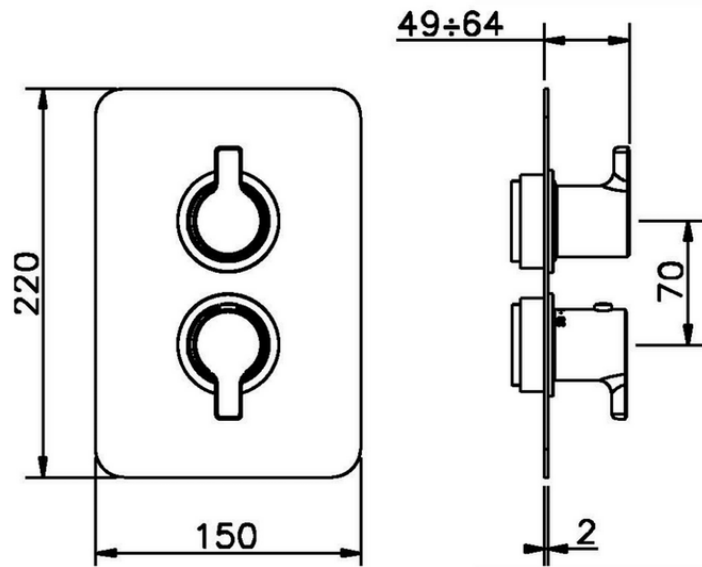

Exposed part for 3-outlet con.thermo.shower valve SOFT_SF018200

SF018200

<https://en.huberitalia.com/exposed-part-for-3-outlet-con-thermo-shower-valve-soft-sf018200>

Piastra/Plate/Plaque/Platte/Placa

2-3mm: XX 25-40 YY 76-91

10 mm: XX 16-31 YY 65-80

ZB018201

<https://en.huberitalia.com/3-outlet-concealed-thermostatic-shower-valve-concealed-zb018201>

2024-11-15