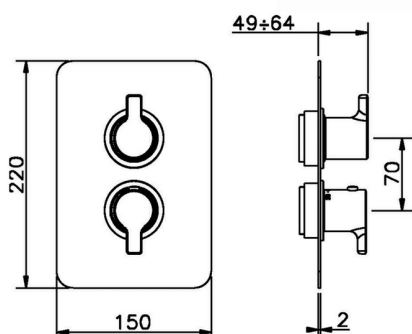

Thermostatic

The Huber thermostatic is your personal water manager, helping you to handle, control and save water and energy.