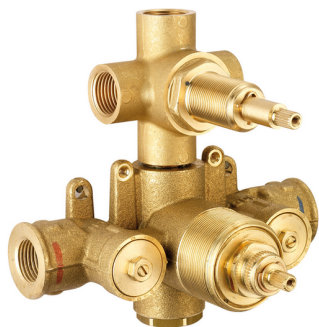

Exposed part for 3-outlet con.thermo.shower valve SOFT_SF018200

MODEL **SF018200**

Exposed part for 3-outlet thermostatic mixer, with 3 outlet diverter, without concealed part, for item ZB018201

AVAILABLE FINISHINGS

CHARACTERISTICS

Installation **Concealed**

Required concealed parts **ZB018201**

Thermostatic

The Huber thermostatic is your personal water manager, helping you to handle, control and save water and energy.

3-outlet Concealed thermostatic shower valve CONCEALED_ZB018201

MODEL **ZB018201**

3-Outlet Concealed thermostatic mixer, with 3-outlet diverter, without trim kit

AVAILABLE FINISHINGS

CHARACTERISTICS

Installation	Concealed
Cartridge Spare Parts	24.04A.PP
8x20 Plus P Thermostatic Valve	
Concealed	1

Piastra/Plate/Plaque/Platte/Placa
 2-3mm: XX 25-40 YY 76-91
 10 mm: XX 16-31 YY 65-80

DeviaStop

The Huber Devia Stop technology allows to adjust the water flow and to direct it to the selected output point (overhead soaker, hand shower, etc).