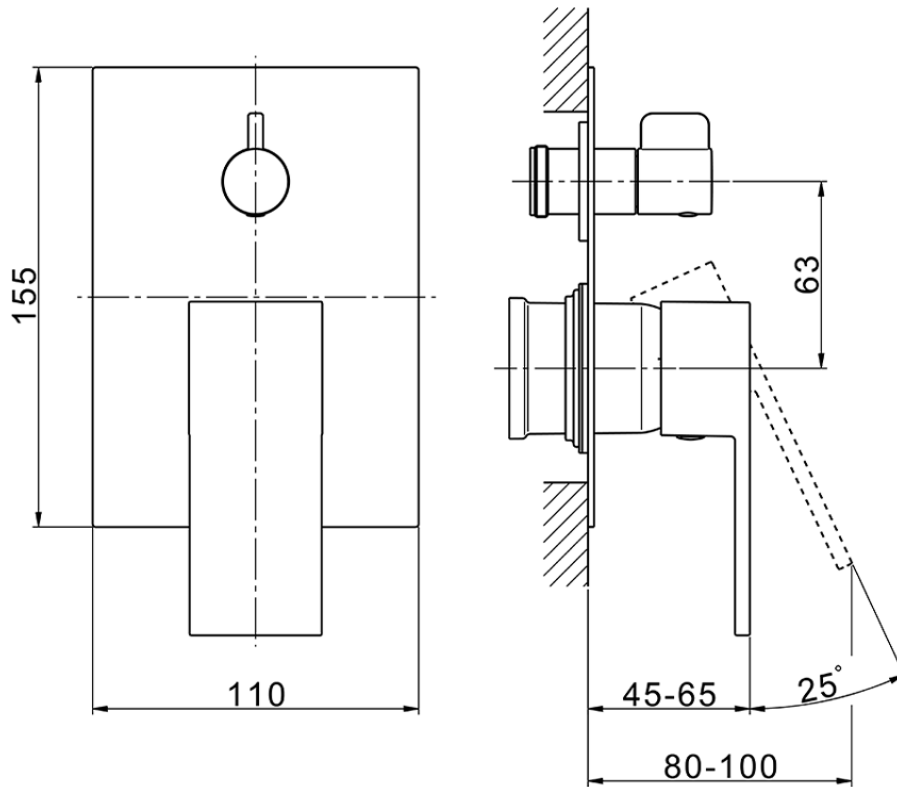

Exposed part for concealed 2-outlet mixer NUOVA EGO_NE002300

NE002300

<https://en.huberitalia.com/exposed-part-for-concealed-2-outlet-mixer-nuova-ego-ne002300>

Piastra/Plate/Plaque/Platte/Placa

2-3mm: XX 65-85

10mm: XX 60-80