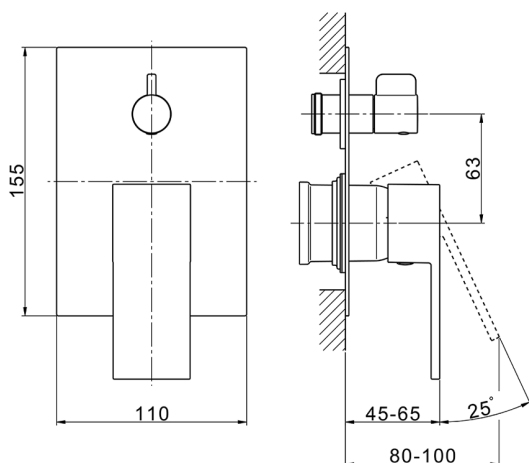

Exposed part for concealed 2-outlet mixer NUOVA EGO_NE002300

MODEL **NE002300**

Exposed part for concealed 2-outlet mixer, 2-Way rotating diverter, without concealed part, for item Easy-Box ZB000230

AVAILABLE FINISHINGS

-  **21** 21 Chrome
-  **2F** 2F Brushed Nickel
-  **40** 40 Matt Black
-  **4Q** 4Q Matt White

CHARACTERISTICS

Installation **Concealed**
 Required concealed parts **ZB000230**

Concealed single lever bath-shower mixer Easy-Box CONCEALED_ZB000230

MODEL **ZB000230**

Concealed single lever bath-shower mixer Easy-Box, 2-Way rotating diverter, without trim kit, with protection guard box

AVAILABLE FINISHINGS

04 04 Without finishing

CHARACTERISTICS

Installation	Concealed
Cartridge Spare Parts	ZZ92909000
35 mm Cartridge	
Concealed	1

Piastra/Plate/Plaque/Platte/Placa

2-3mm: XX 65-85

10mm: XX 60-80

2026-04-27