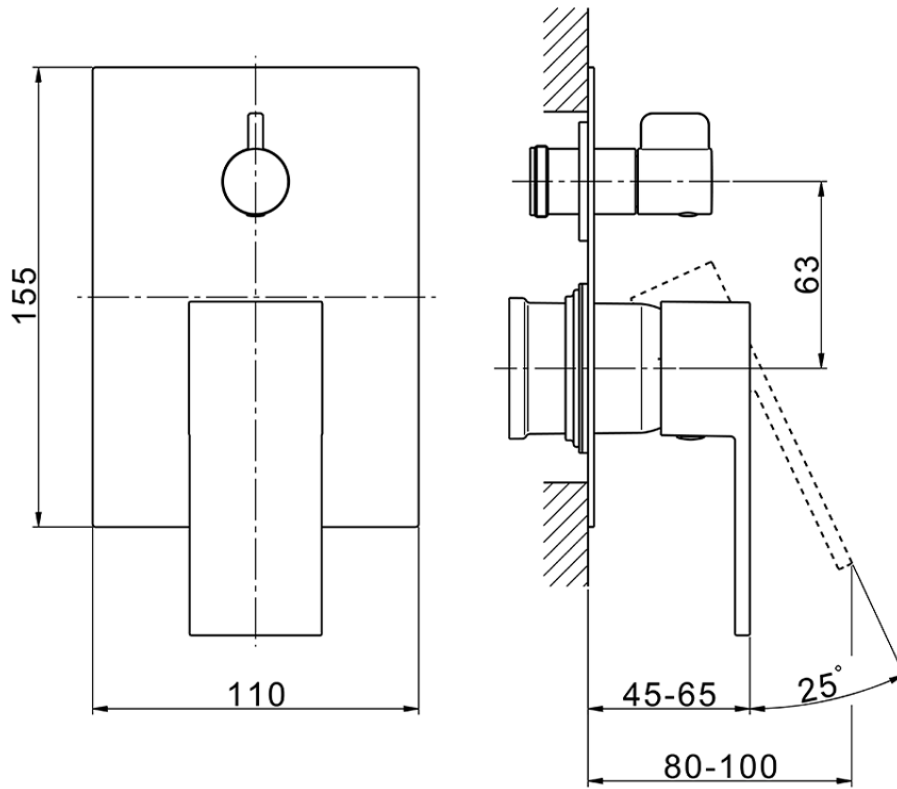

Exposed part for concealed 2-outlet mixer NUOVA EGO_NE002300

NE002300

<https://en.huberitalia.com/exposed-part-for-concealed-2-outlet-mixer-nuova-ego-ne002300>

Piastra/Plate/Plaque/Platte/Placa

2-3mm: XX 65-85

10mm: XX 60-80