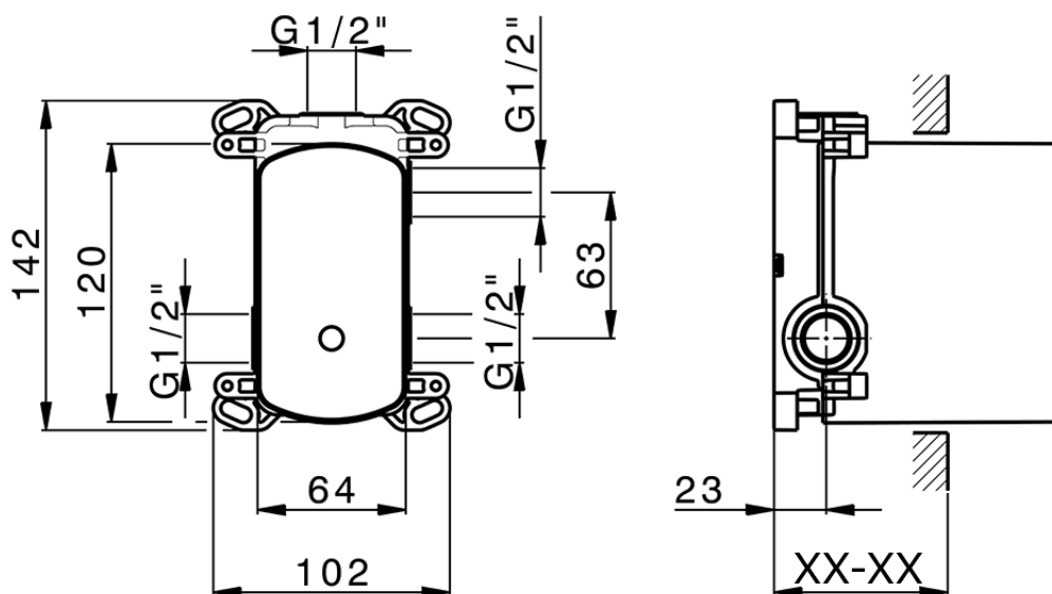

Exposed part for concealed 2-outlet mixer NUOVA EGO_NE002300

NE002300

<https://en.huberitalia.com/exposed-part-for-concealed-2-outlet-mixer-nuova-ego-ne002300>

Piastra/Plate/Plaque/Platte/Placa

2-3mm: XX 65-85

10mm: XX 60-80