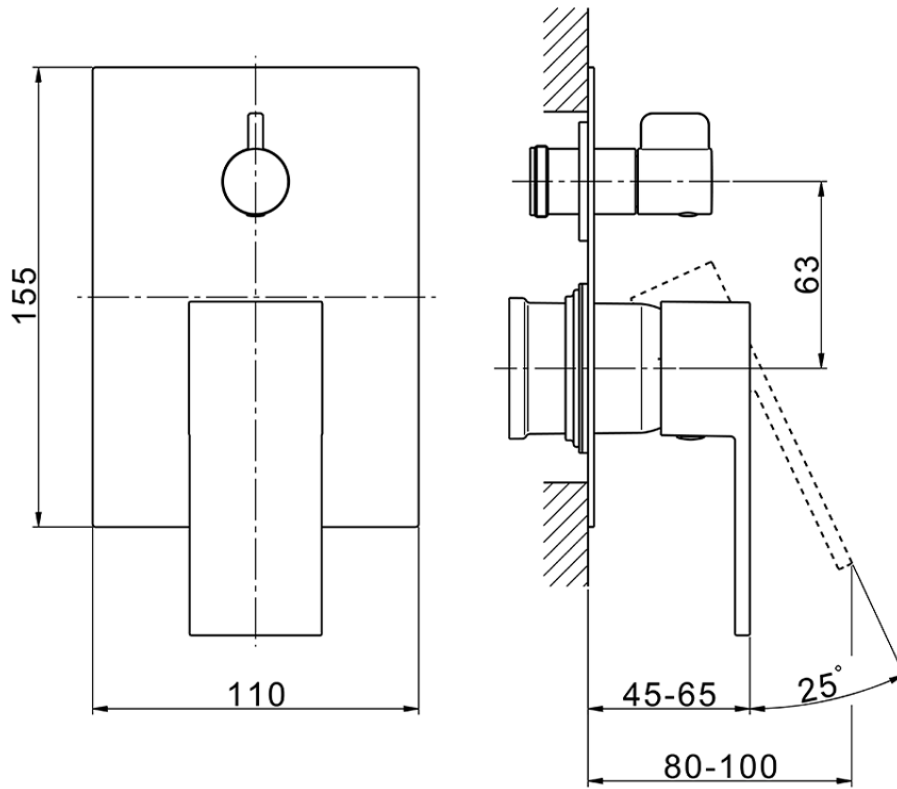

## Exposed part for concealed 2-outlet mixer NUOVA EGO\_NE002300

NE002300

<https://en.huberitalia.com/exposed-part-for-concealed-2-outlet-mixer-nuova-ego-ne002300>

Piastra/Plate/Plaque/Platte/Placa

2-3mm: XX 65-85

10mm: XX 60-80