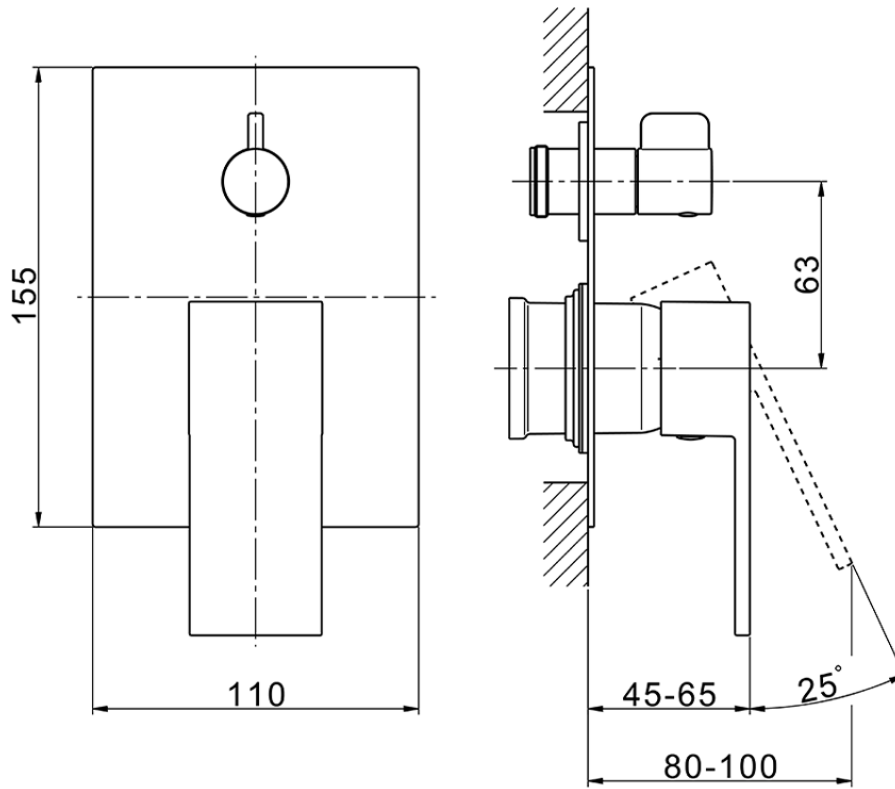

Exposed part for concealed 2-outlet mixer NUOVA EGO_NE002300

NE002300

<https://en.huberitalia.com/exposed-part-for-concealed-2-outlet-mixer-nuova-ego-ne002300>

Piastra/Plate/Plaque/Platte/Placa

2-3mm: XX 65-85

10mm: XX 60-80