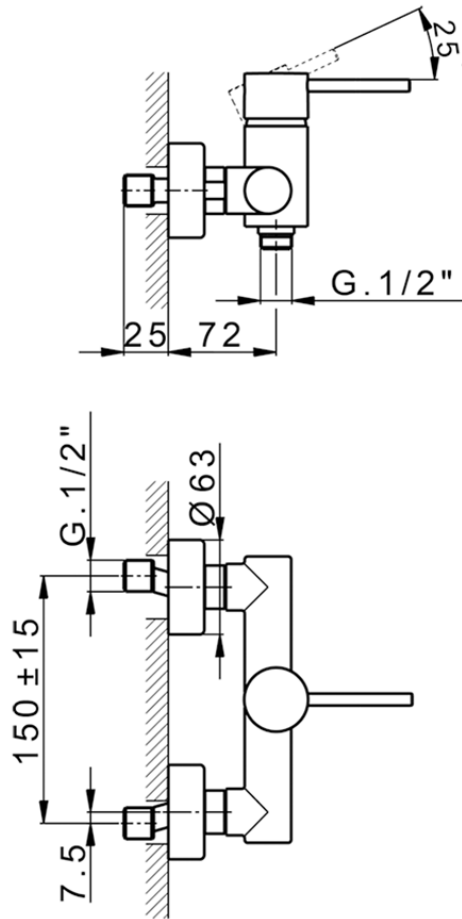

## Single lever shower mixer NUOVA KIRUNA\_K2000440

K2000440

<https://en.huberitalia.com/single-lever-shower-mixer-nuova-kiruna-k2000440>

2024-12-19