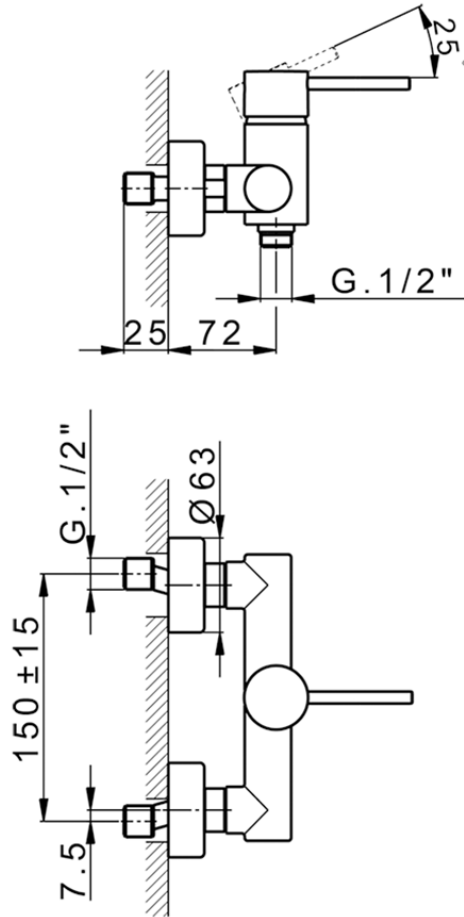

## Single lever shower mixer NUOVA KIRUNA\_K2000440

K2000440

<https://en.huberitalia.com/single-lever-shower-mixer-nuova-kiruna-k2000440>

2024-12-18