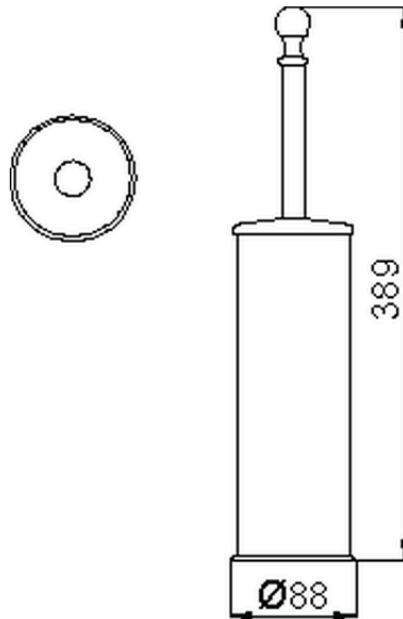

Brush holder CROISETTE_4040.01H.

4040.01H.

<https://en.huberitalia.com/brush-holder-croisette-4040-01h>

2024-12-18