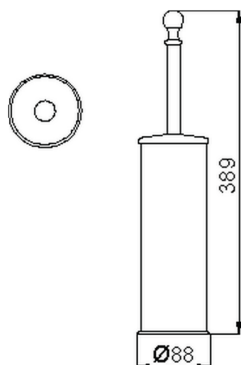

Brush holder CROISETTE_4040.01H.

MODEL **4040.01H.**

Brush holder, in brass

AVAILABLE FINISHINGS

- **AC** AC Satin Brushed Nickel
- **BA** BA Old Bronze
- **CR** CR Chrome
- **2W** 2W Brushed Gold

CHARACTERISTICS