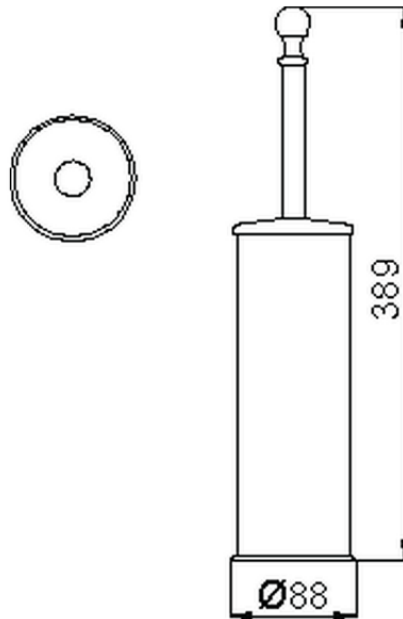

Brush holder CROISETTE_4040.01H.

4040.01H.

<https://en.huberitalia.com/brush-holder-croisette-4040-01h>

2024-12-19