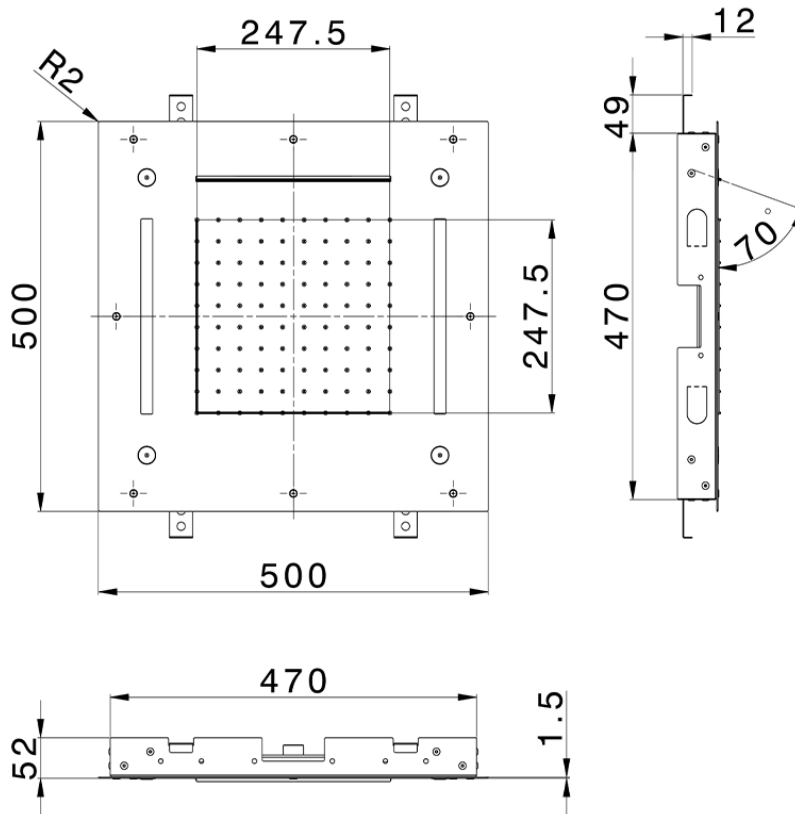

500x500 mm Chromotherapy Ceiling showerhead ZEN_ZS1C0080

ZS1C0080

<https://en.huberitalia.com/500x500-mm-chromotherapy-ceiling-showerhead-zen-zs1c0080>

2026-06-06