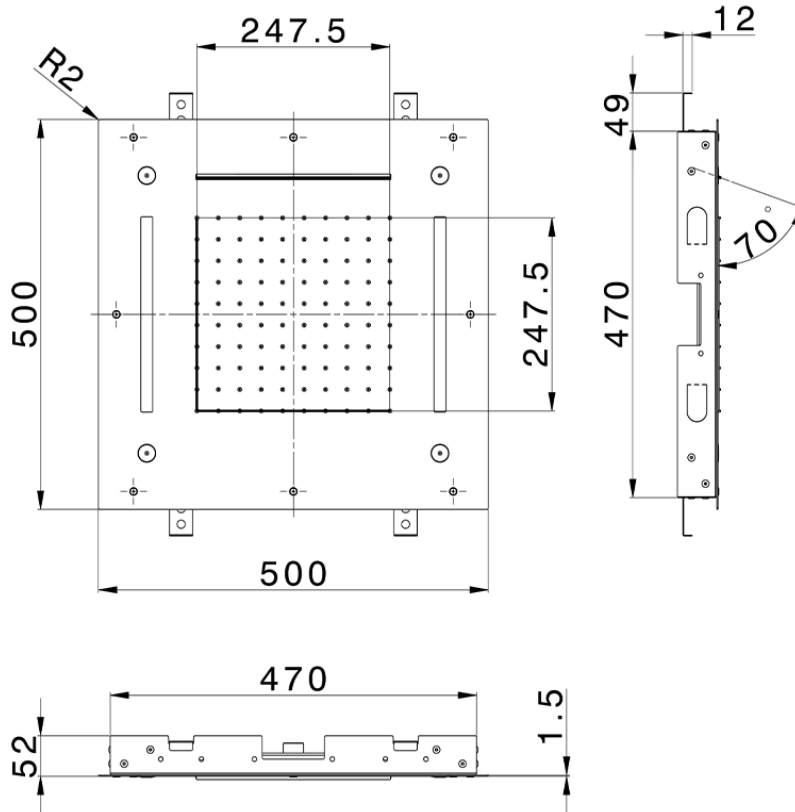

500x500 mm Chromotherapy Ceiling showerhead ZEN_ZS1C0080

ZS1C0080

<https://en.huberitalia.com/500x500-mm-chromotherapy-ceiling-showerhead-zen-zs1c0080>

2026-04-06