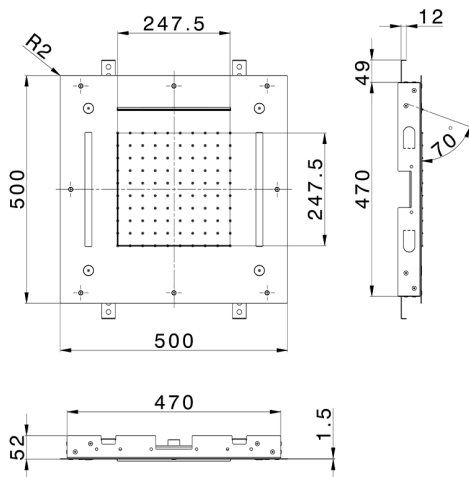

500x500 mm Chromotherapy Ceiling showerhead ZEN_ZS1C0080

MODEL **ZS1C0080**

500x500 mm Chromotherapy Ceiling showerhead, rain, spaying functions, waterfall, chromotherapy functions, with remote control included, Stainless Steel AISI 304

AVAILABLE FINISHINGS

- **D1** D1 Brushed Inox
- **40** 40 Matt Black
- **4Q** 4Q Matt White
- **5G** 5G Rose Gold
- **D2** D2 Polished Inox

CHARACTERISTICS

2026-04-06