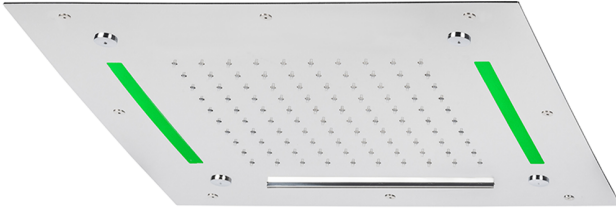

500x500 mm Chromotherapy Ceiling showerhead ZEN_ZS1C0080

MODEL **ZS1C0080**

500x500 mm Chromotherapy Ceiling showerhead, rain, spaying functions, waterfall, chromotherapy functions, with remote control included, Stainless Steel AISI 304

AVAILABLE FINISHINGS

-  **D1** D1 Brushed Inox
-  **40** 40 Matt Black
-  **4Q** 4Q Matt White
-  **5G** 5G Rose Gold
-  **D2** D2 Polished Inox

CHARACTERISTICS

2026-04-06