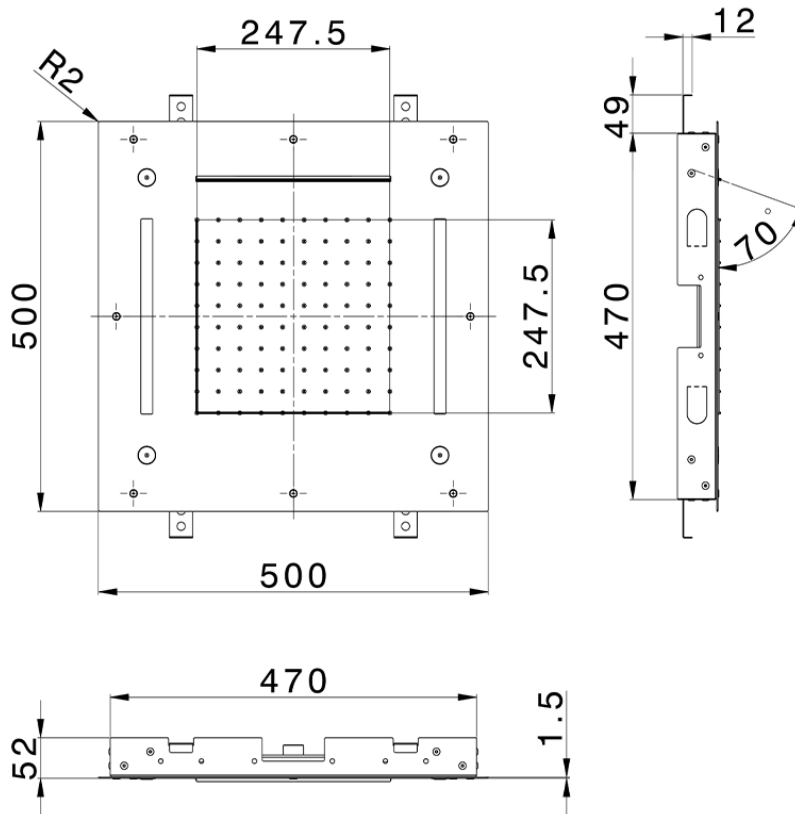

## 500x500 mm Chromotherapy Ceiling showerhead ZEN\_ZS1C0080

ZS1C0080

<https://en.huberitalia.com/500x500-mm-chromotherapy-ceiling-showerhead-zen-zs1c0080>

2026-06-27