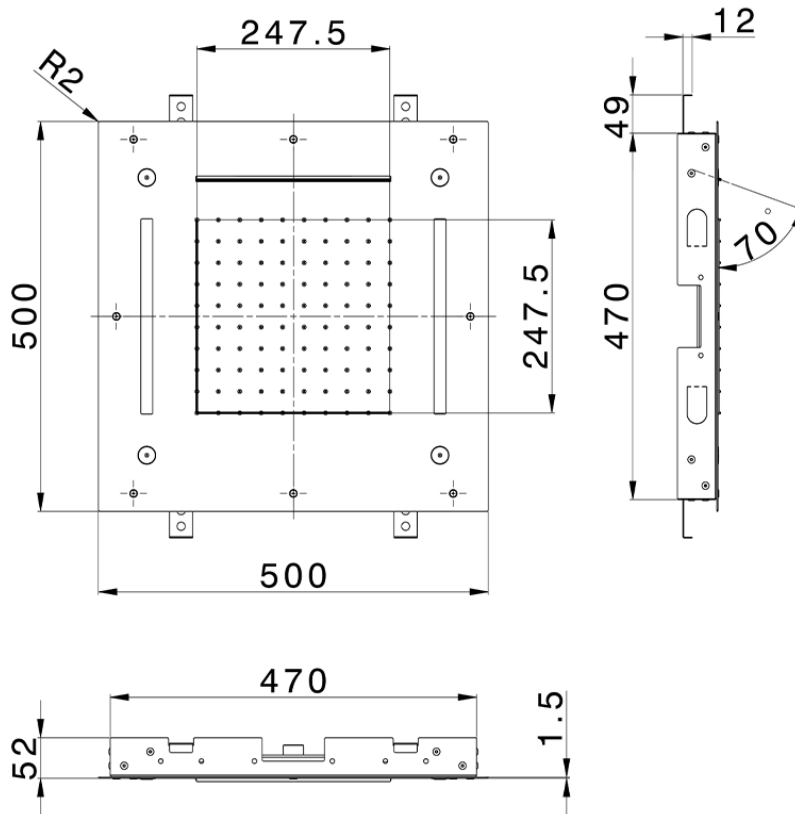

500x500 mm Chromotherapy Ceiling showerhead ZEN_ZS1C0080

ZS1C0080

<https://en.huberitalia.com/500x500-mm-chromotherapy-ceiling-showerhead-zen-zs1c0080>

2026-04-10