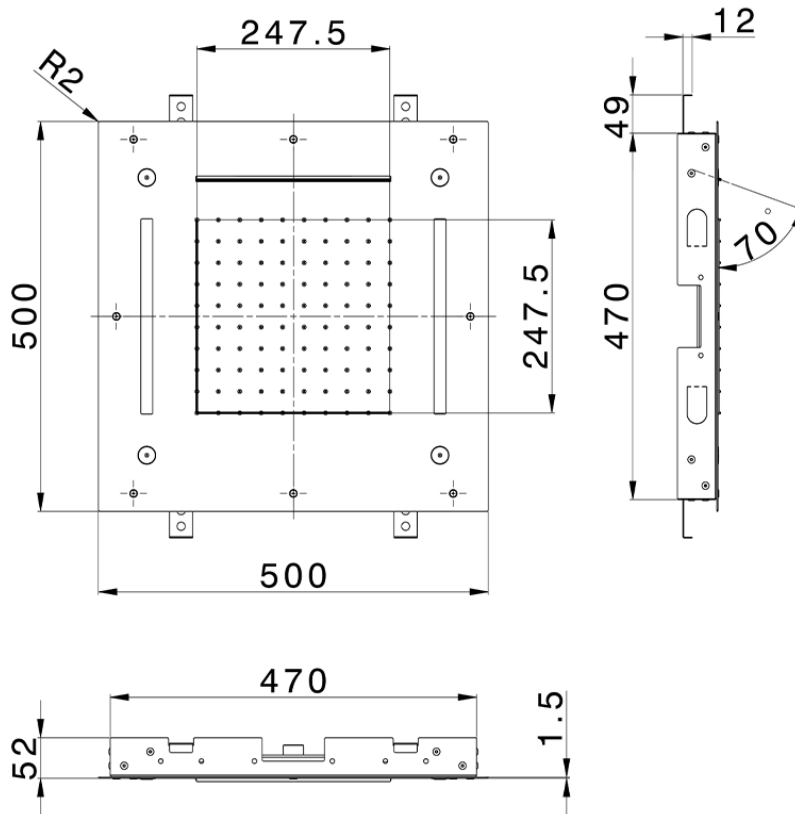

500x500 mm Chromotherapy Ceiling showerhead ZEN\_ZS1C0080

ZS1C0080

<https://en.huberitalia.com/500x500-mm-chromotherapy-ceiling-showerhead-zen-zs1c0080>

2026-04-29