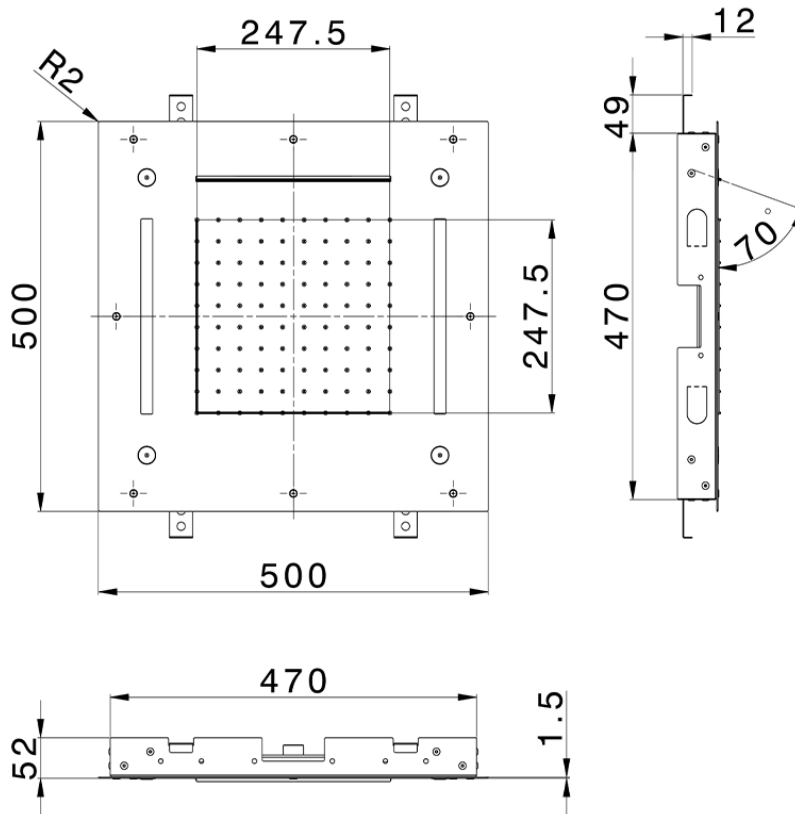

500x500 mm Chromotherapy Ceiling showerhead ZEN_ZS1C0080

ZS1C0080

<https://en.huberitalia.com/500x500-mm-chromotherapy-ceiling-showerhead-zen-zs1c0080>

2026-06-27