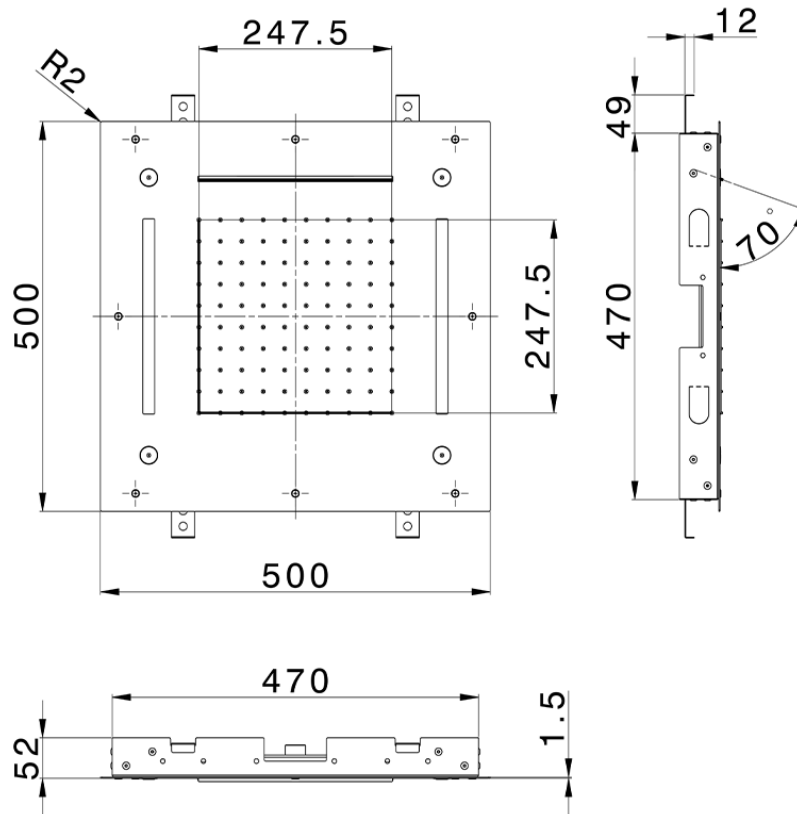

## 500x500 mm Chromotherapy Ceiling showerhead ZEN\_ZS1C0080

ZS1C0080

<https://en.huberitalia.com/500x500-mm-chromotherapy-ceiling-showerhead-zen-zs1c0080>

2026-04-06