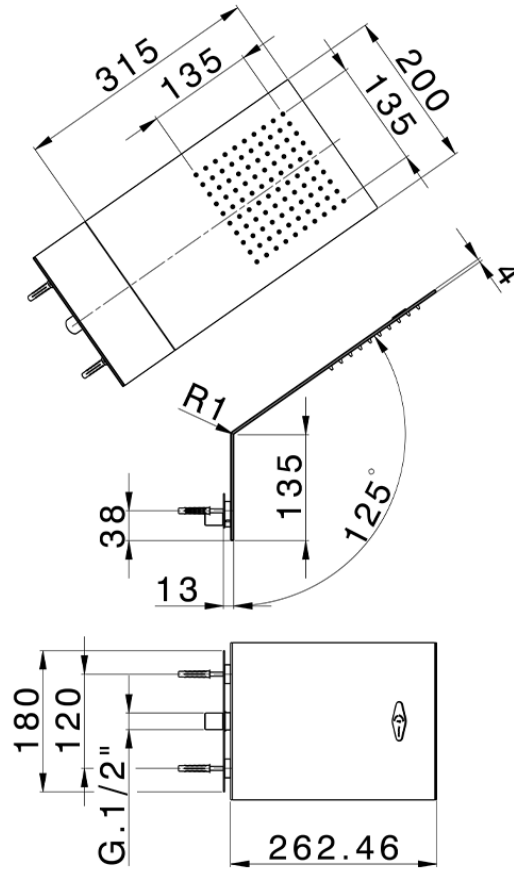

Wall-mounted showerhead ZEN\_ZS122150

ZS122150

<https://en.huberitalia.com/wall-mounted-showerhead-zen-zs122150>

2024-12-18