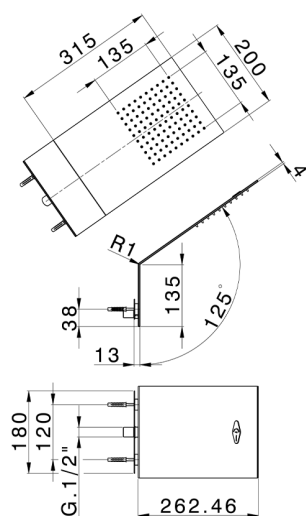

Wall-mounted showerhead ZEN_ZS122150

MODEL **ZS122150**

Wall-mounted showerhead, rain function, with patented safety valve, Stainless Steel AISI 304

AVAILABLE FINISHINGS

D1 D1 Brushed Inox

D2 D2 Polished Inox

CHARACTERISTICS

2024-12-18