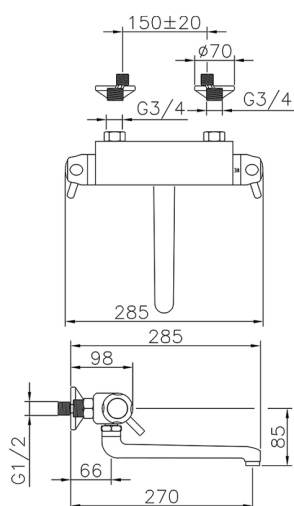

## Wall mounted Thermostatic sink mixer COMMUNITY\_CPT70010

MODEL **CPT70010**

Wall mounted Thermostatic sink mixer, swivel spout

AVAILABLE FINISHINGS

CHARACTERISTICS

Cartridge Spare Parts **24.02AB.PL**

**12x32 Plus Thermostatic Valve**