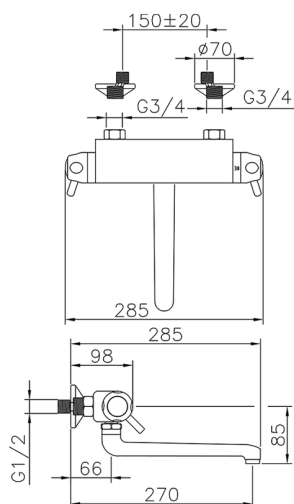

Wall mounted Thermostatic sink mixer **COMMUNITY_CPT70010**

MODEL **CPT70010**

Wall mounted Thermostatic sink mixer, swivel spout

AVAILABLE FINISHINGS

CHARACTERISTICS

Cartridge Spare Parts **24.02AB.PL**

12x32 Plus Thermostatic Valve