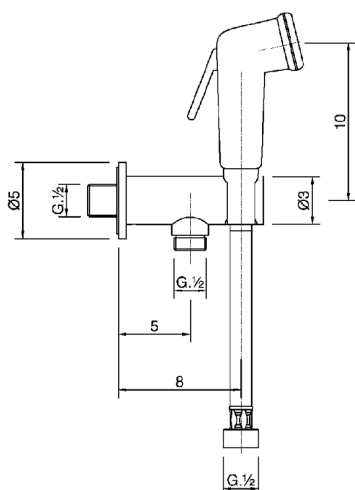

Bidet handshower set HYGENIC SHOWERS_BC007910

MODEL **BC007910**

Bidet handshower set, wall mounted holder with safety valve, Bidet handshower, PVC 120 cm. flexible hose

AVAILABLE FINISHINGS

CHARACTERISTICS

Bidet handshower

2024-11-15