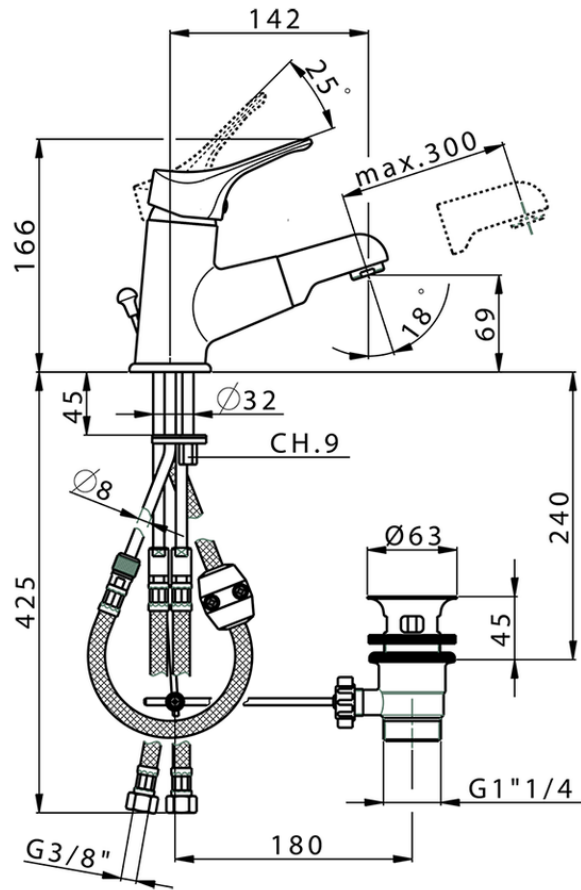

S.L. washbasin mixer with pull-out handspray BACCARAT_BC000610

BC000610

<https://en.huberitalia.com/s-l-washbasin-mixer-with-pull-out-handspray-baccarat-bc000610>

2025-04-24