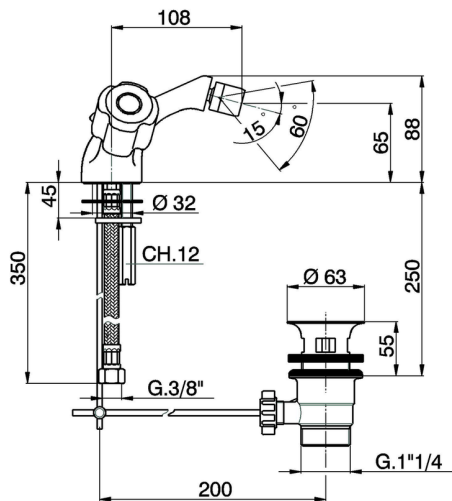

## Bidet mixer EVA\_EV000558

MODEL **EV000558**

Bidet mixer, with 1"1/4 automatic pop-up waste, G.3/8" stainless steel flexible hoses, without handles

AVAILABLE FINISHINGS

CHARACTERISTICS

2026-04-06