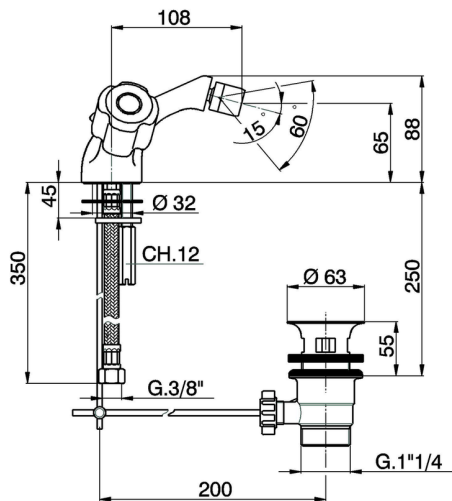

## Bidet mixer EVA\_EV000558

MODEL **EV000558**

Bidet mixer, with 1"1/4 automatic pop-up waste, G.3/8" stainless steel flexible hoses, without handles

AVAILABLE FINISHINGS

CHARACTERISTICS

2026-05-16