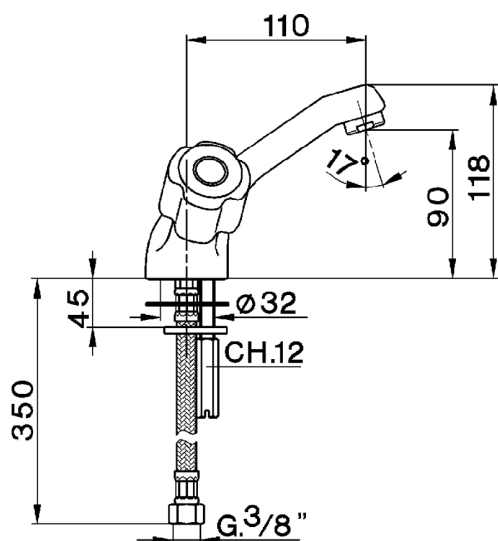

## Washbasin mixer EVA\_EV000540

MODEL **EV000540**

Washbasin mixer, without pop-up waste, G.3/8" stainless steel flexible hoses, without handles

AVAILABLE FINISHINGS

CHARACTERISTICS

2024-11-15