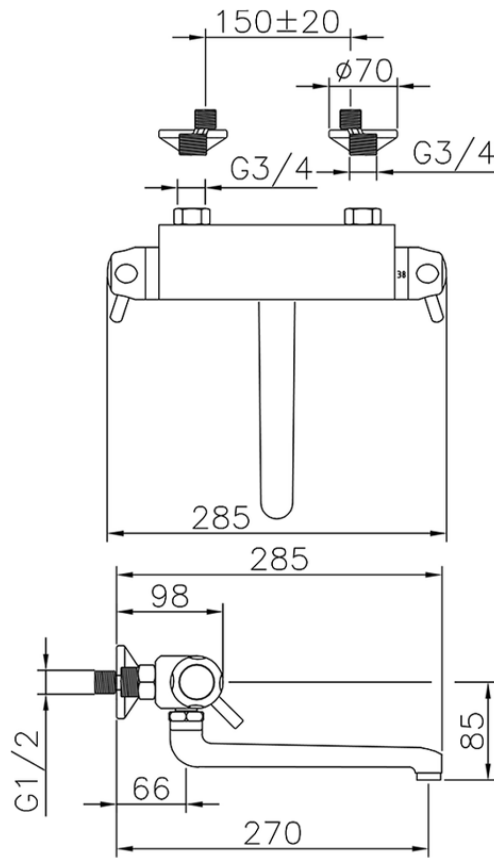

Wall mounted Thermostatic sink mixer CLINIC&TECHNICAL_CPT70010

CPT70010

<https://en.huberitalia.com/wall-mounted-thermostatic-sink-mixer-clinictechnical-cpt70010>

2024-11-15