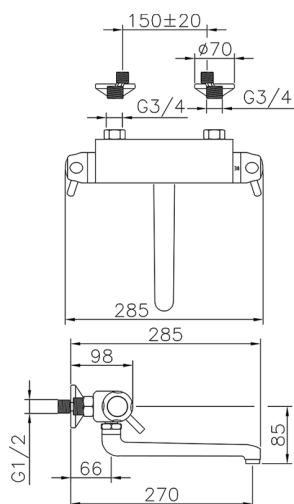

Thermostatic

The Huber thermostatic is your personal water manager, helping you to handle, control and save water and energy.

2024-11-15